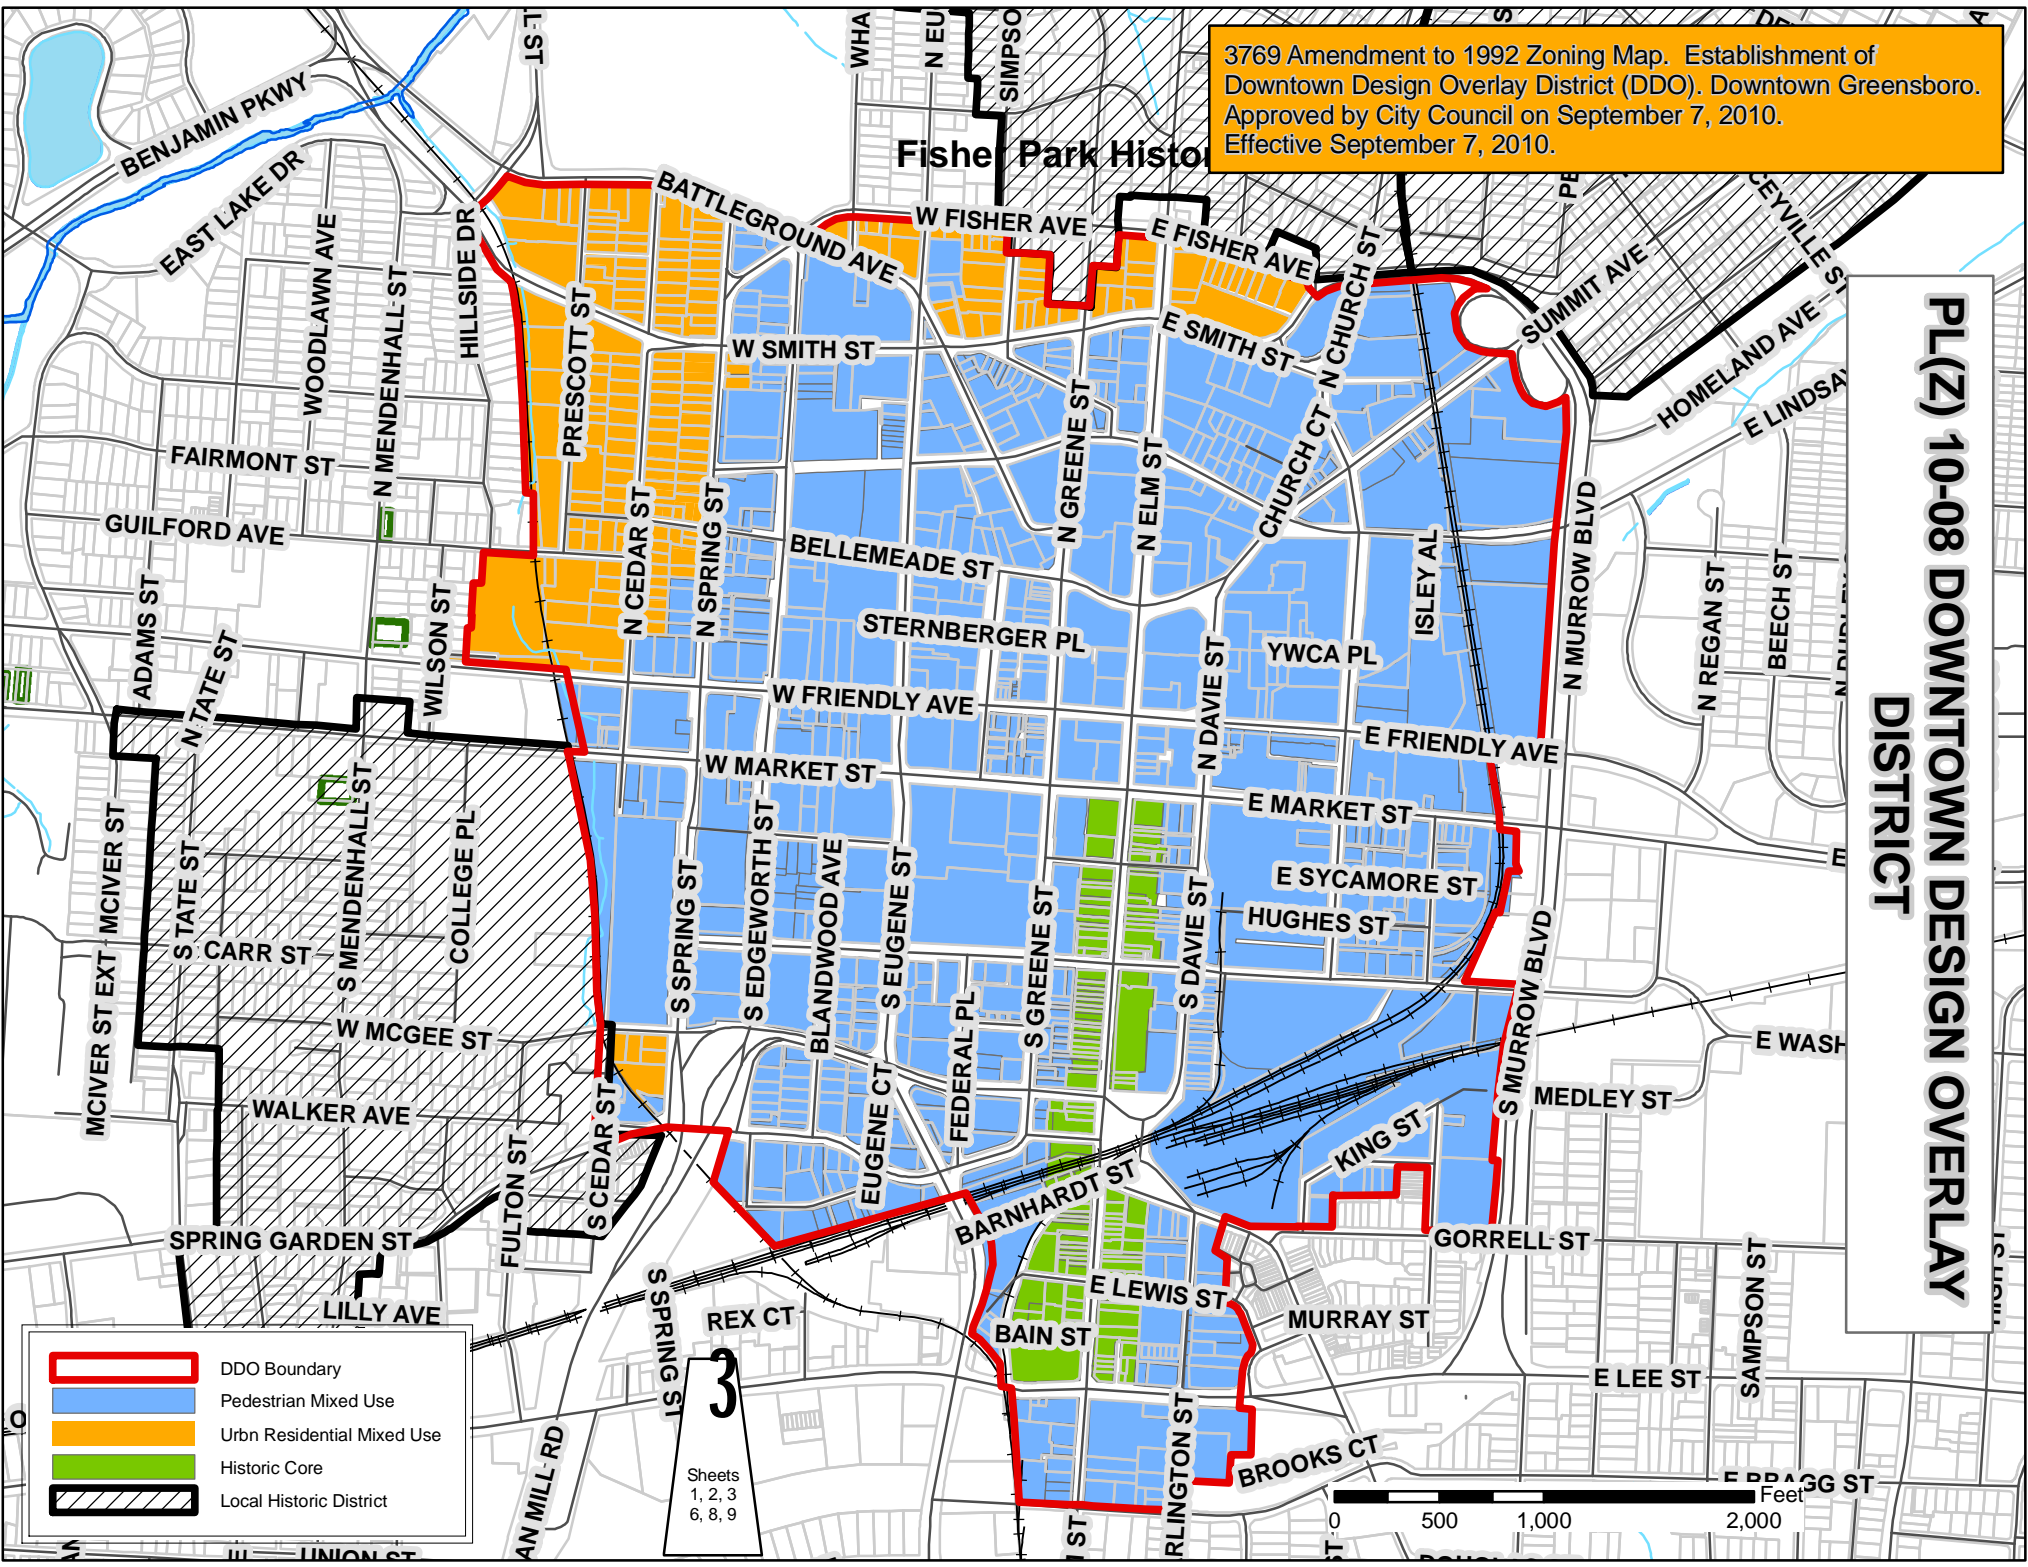

3769 Amendment to 1992 Zoning Map. Establishment of Downtown Design Overlay District (DDO). Downtown Greensboro. Approved by City Council on September 7, 2010. Effective September 7, 2010.

Fisher Park Historic District

PL(Z) 10-08 DOWNTOWN DESIGN OVERLAY DISTRICT

	DDO Boundary
	Pedestrian Mixed Use
	Urban Residential Mixed Use
	Historic Core
	Local Historic District

Sheets
1, 2, 3
6, 8, 9