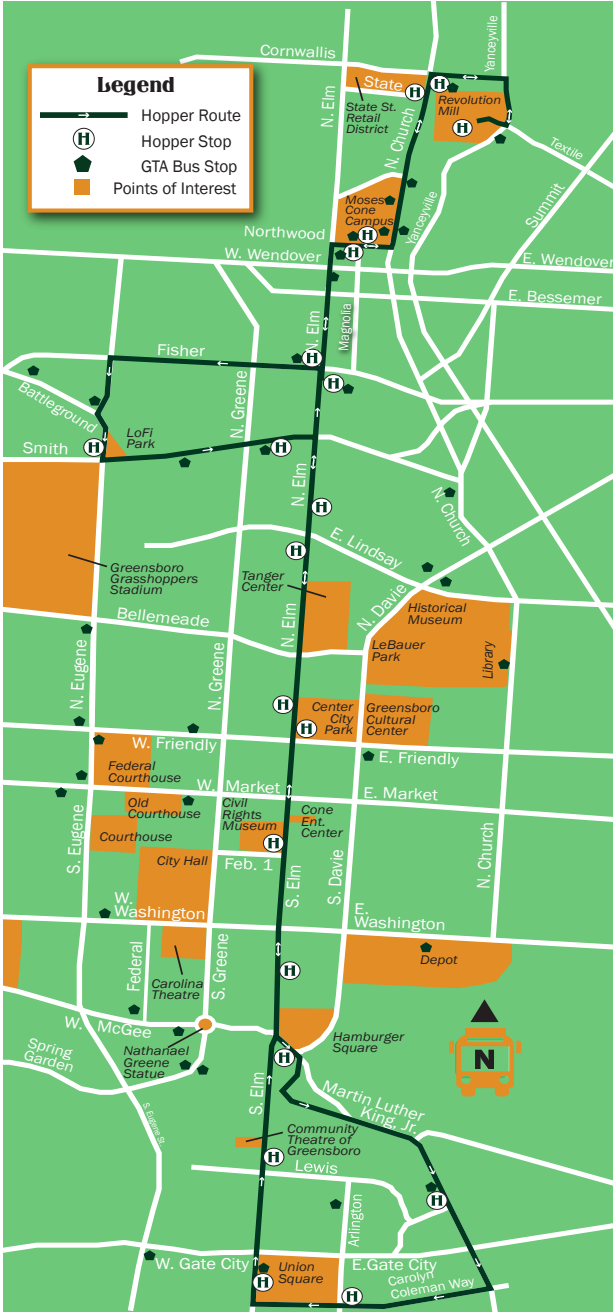

**FREE**

**Serving New Destinations!**

- ~ Moses Cone Campus
- ~ State Street
- ~ Revolution Mill

**Effective July 2024**

**Hop on...  
Hop off!**

# Hopper Trolley Information

The trolley arrives **every 12-15 minutes** during operating hours:  
**Thursday - Saturday** 12 noon - 12 midnight  
**Sunday** 12 noon - 10 pm

Track the Hopper in real time at [TrackMyGTA.com](http://TrackMyGTA.com)

Hopper Trolley is free of charge. For safety, trolley stops at signed stops only. Vehicles are equipped for persons with disabilities. Service animals welcomed. For more information, visit [greensboro-nc.gov/Hopper](http://greensboro-nc.gov/Hopper)