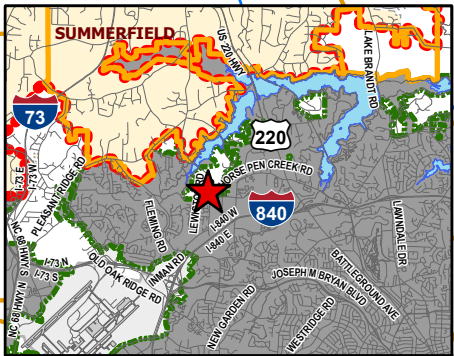

**Proposed Annexation  
3849 Lewiston Rd &  
Portion 1908-ZZ Hackamore Rd  
≈ 24.197 Acres**

**PL(P) 24-08**

- Annexation Agreement Lines**
- Burlington
  - High Point
  - Jamestown
  - Kernersville
  - Summerfield
  - Building
  - Parcels
  - Water Sewer Service Area Boundary
  - Greensboro City Limits