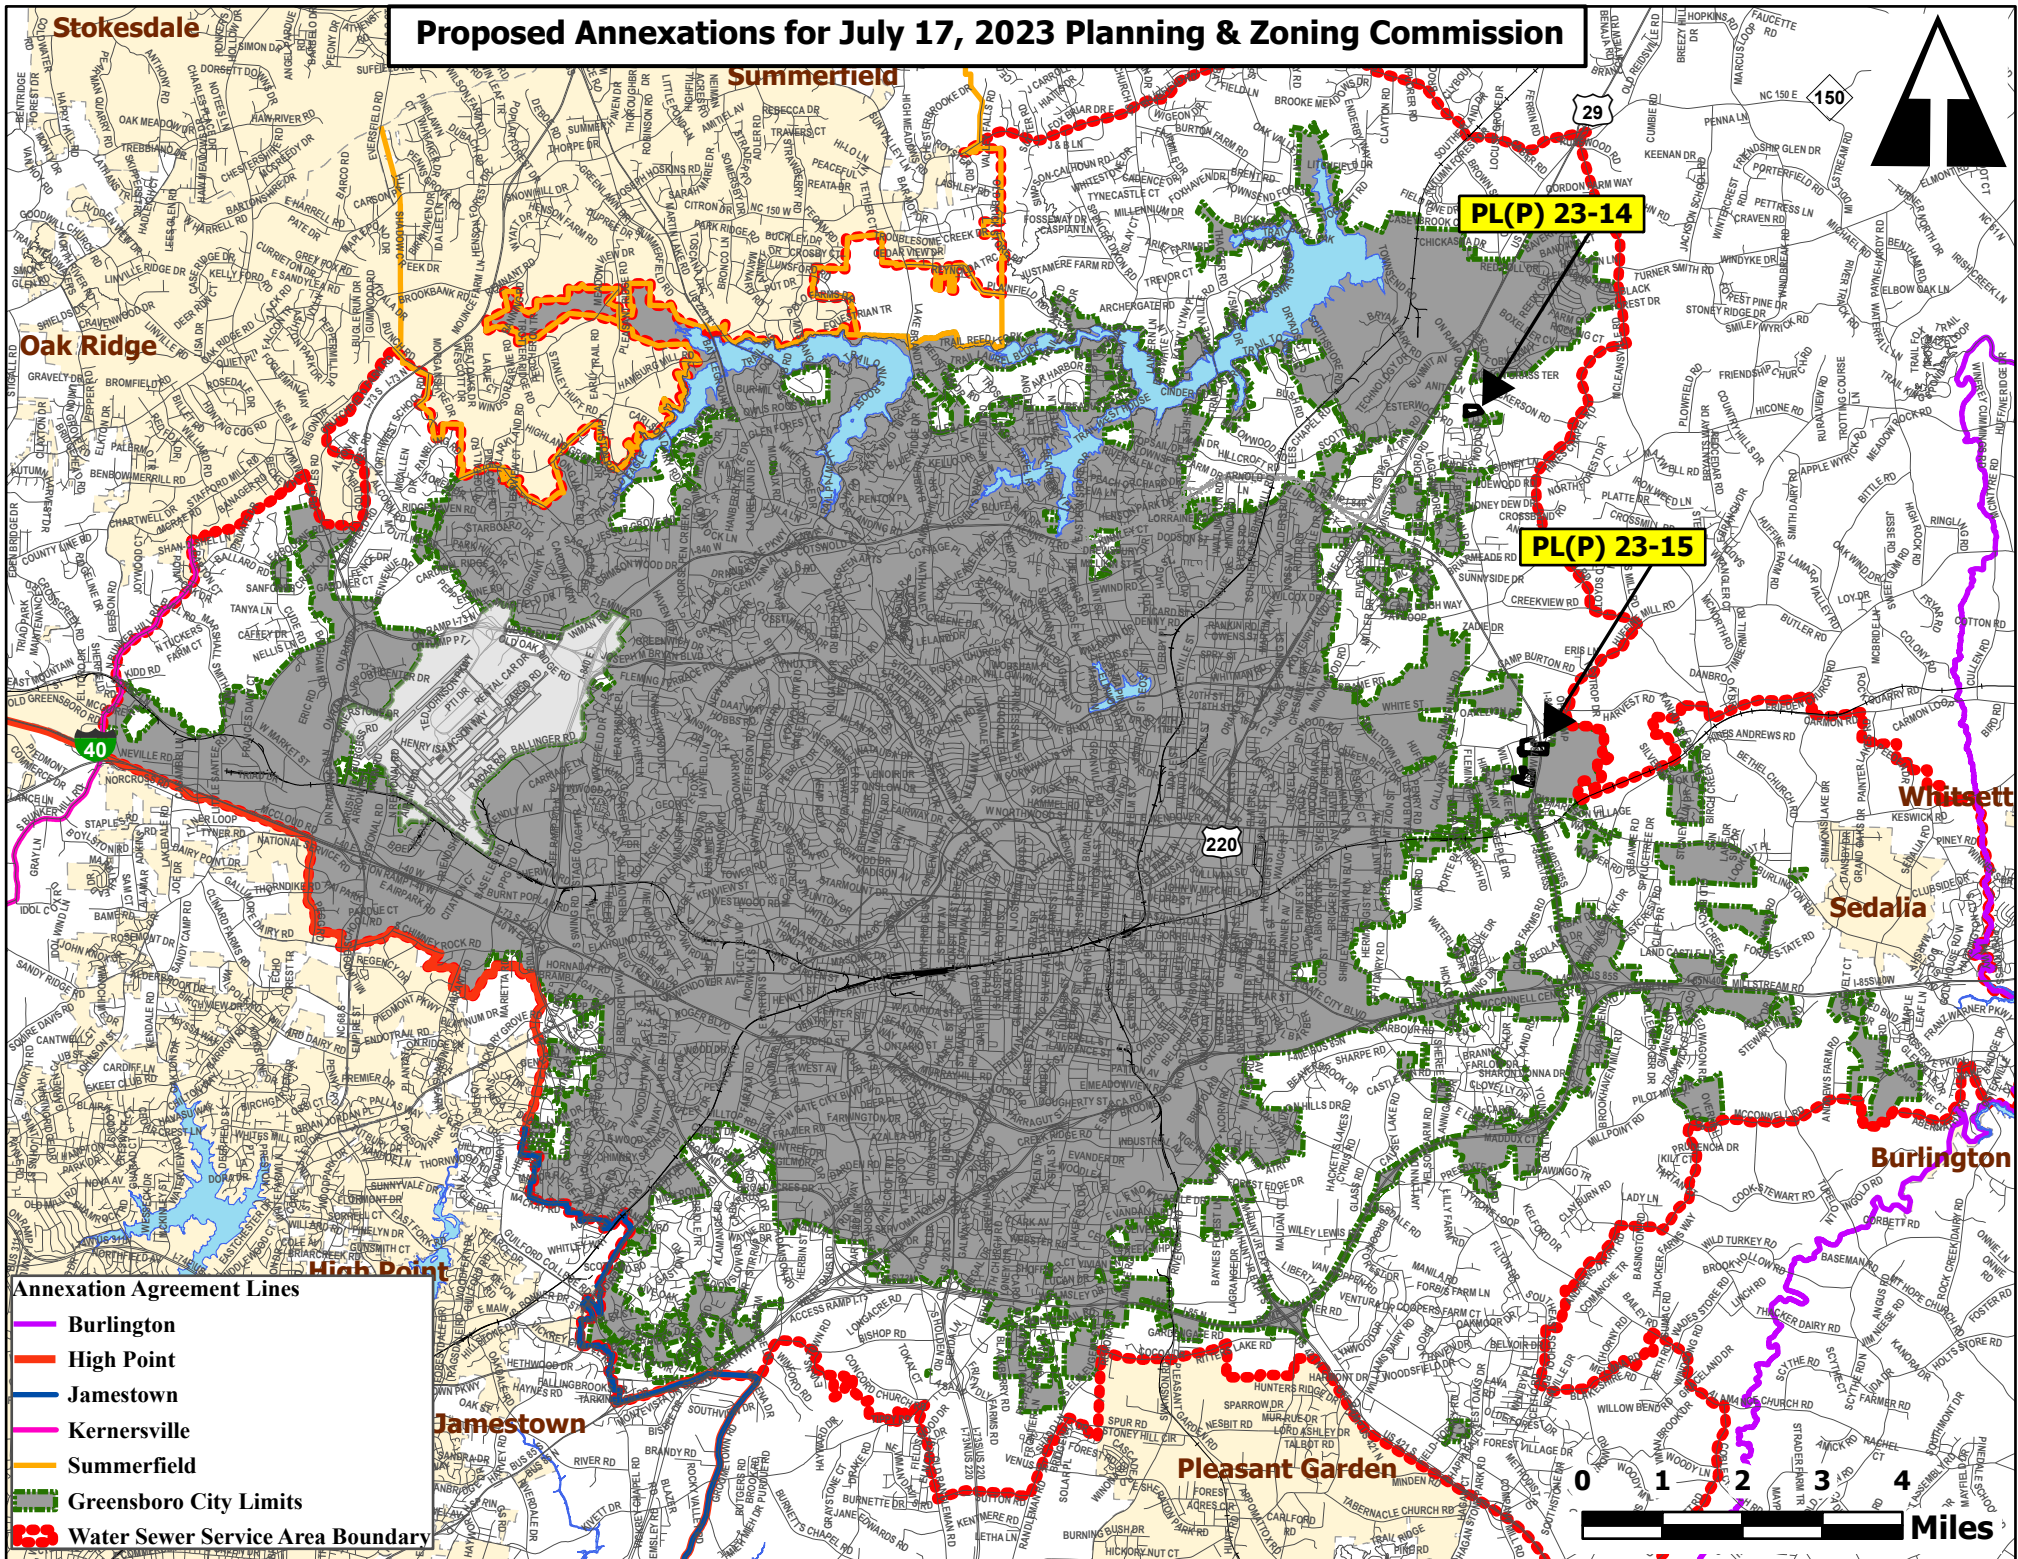

Proposed Annexations for July 17, 2023 Planning & Zoning Commission

Annexation Agreement Lines

- Burlington
- High Point
- Jamestown
- Kernersville
- Summerfield
- Greensboro City Limits
- Water Sewer Service Area Boundary