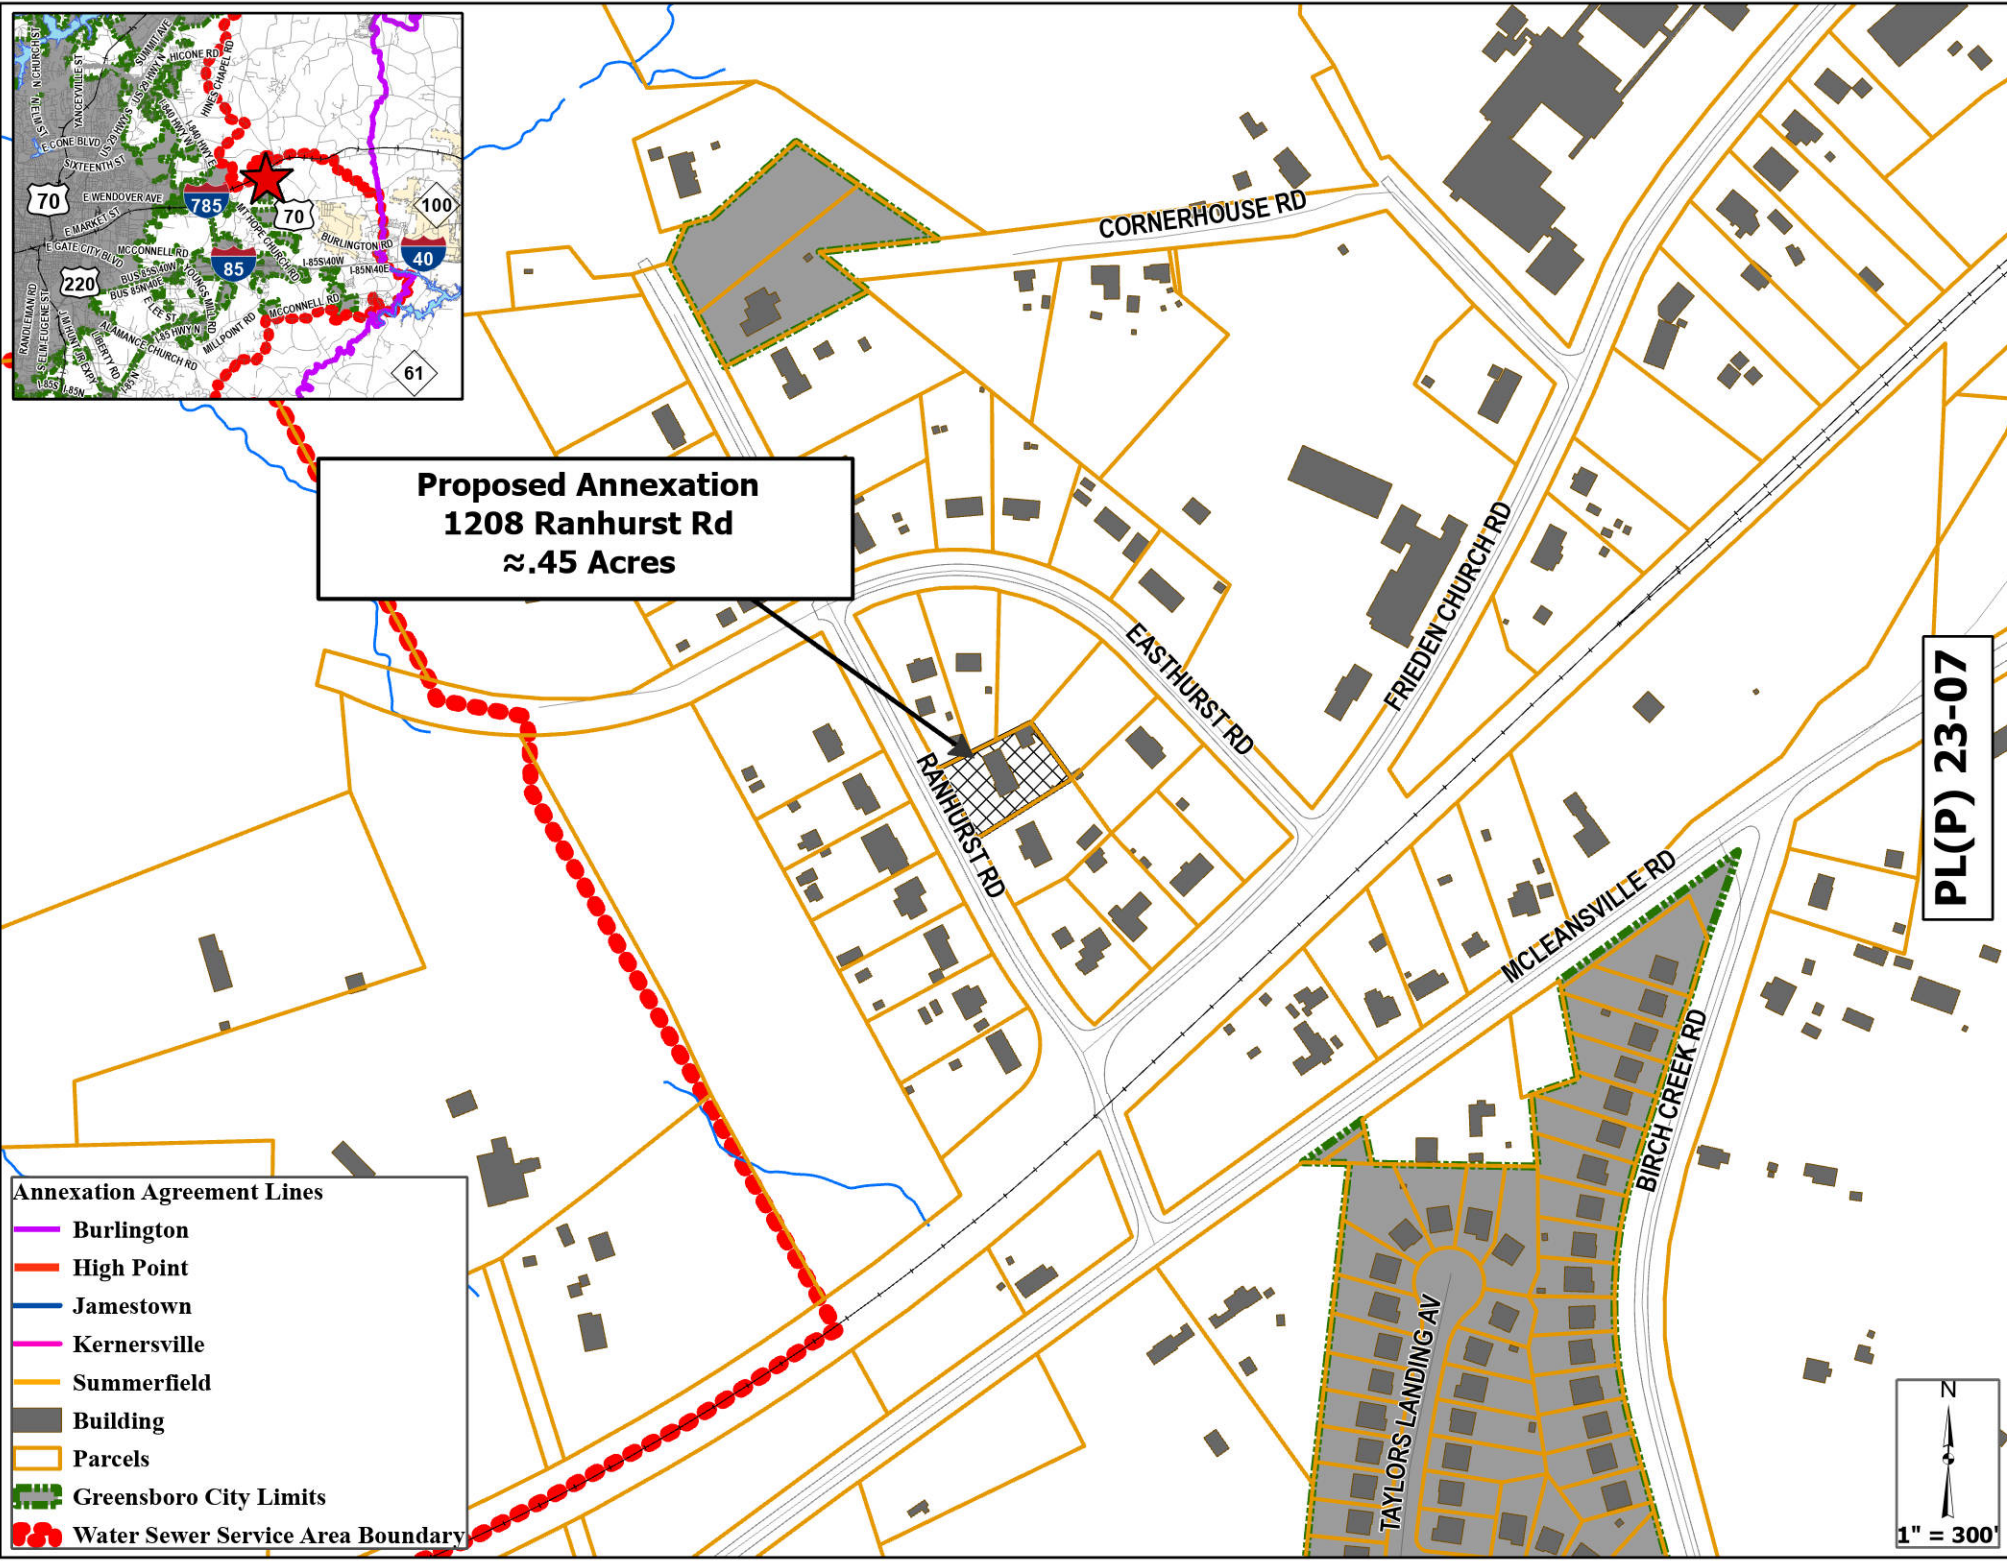

**Proposed Annexation  
1208 Ranhurst Rd  
≈.45 Acres**

- Annexation Agreement Lines**
- Burlington
  - High Point
  - Jamestown
  - Kernersville
  - Summerfield
  - Building
  - Parcels
  - Greensboro City Limits
  - Water Sewer Service Area Boundary

**PL(P) 23-07**