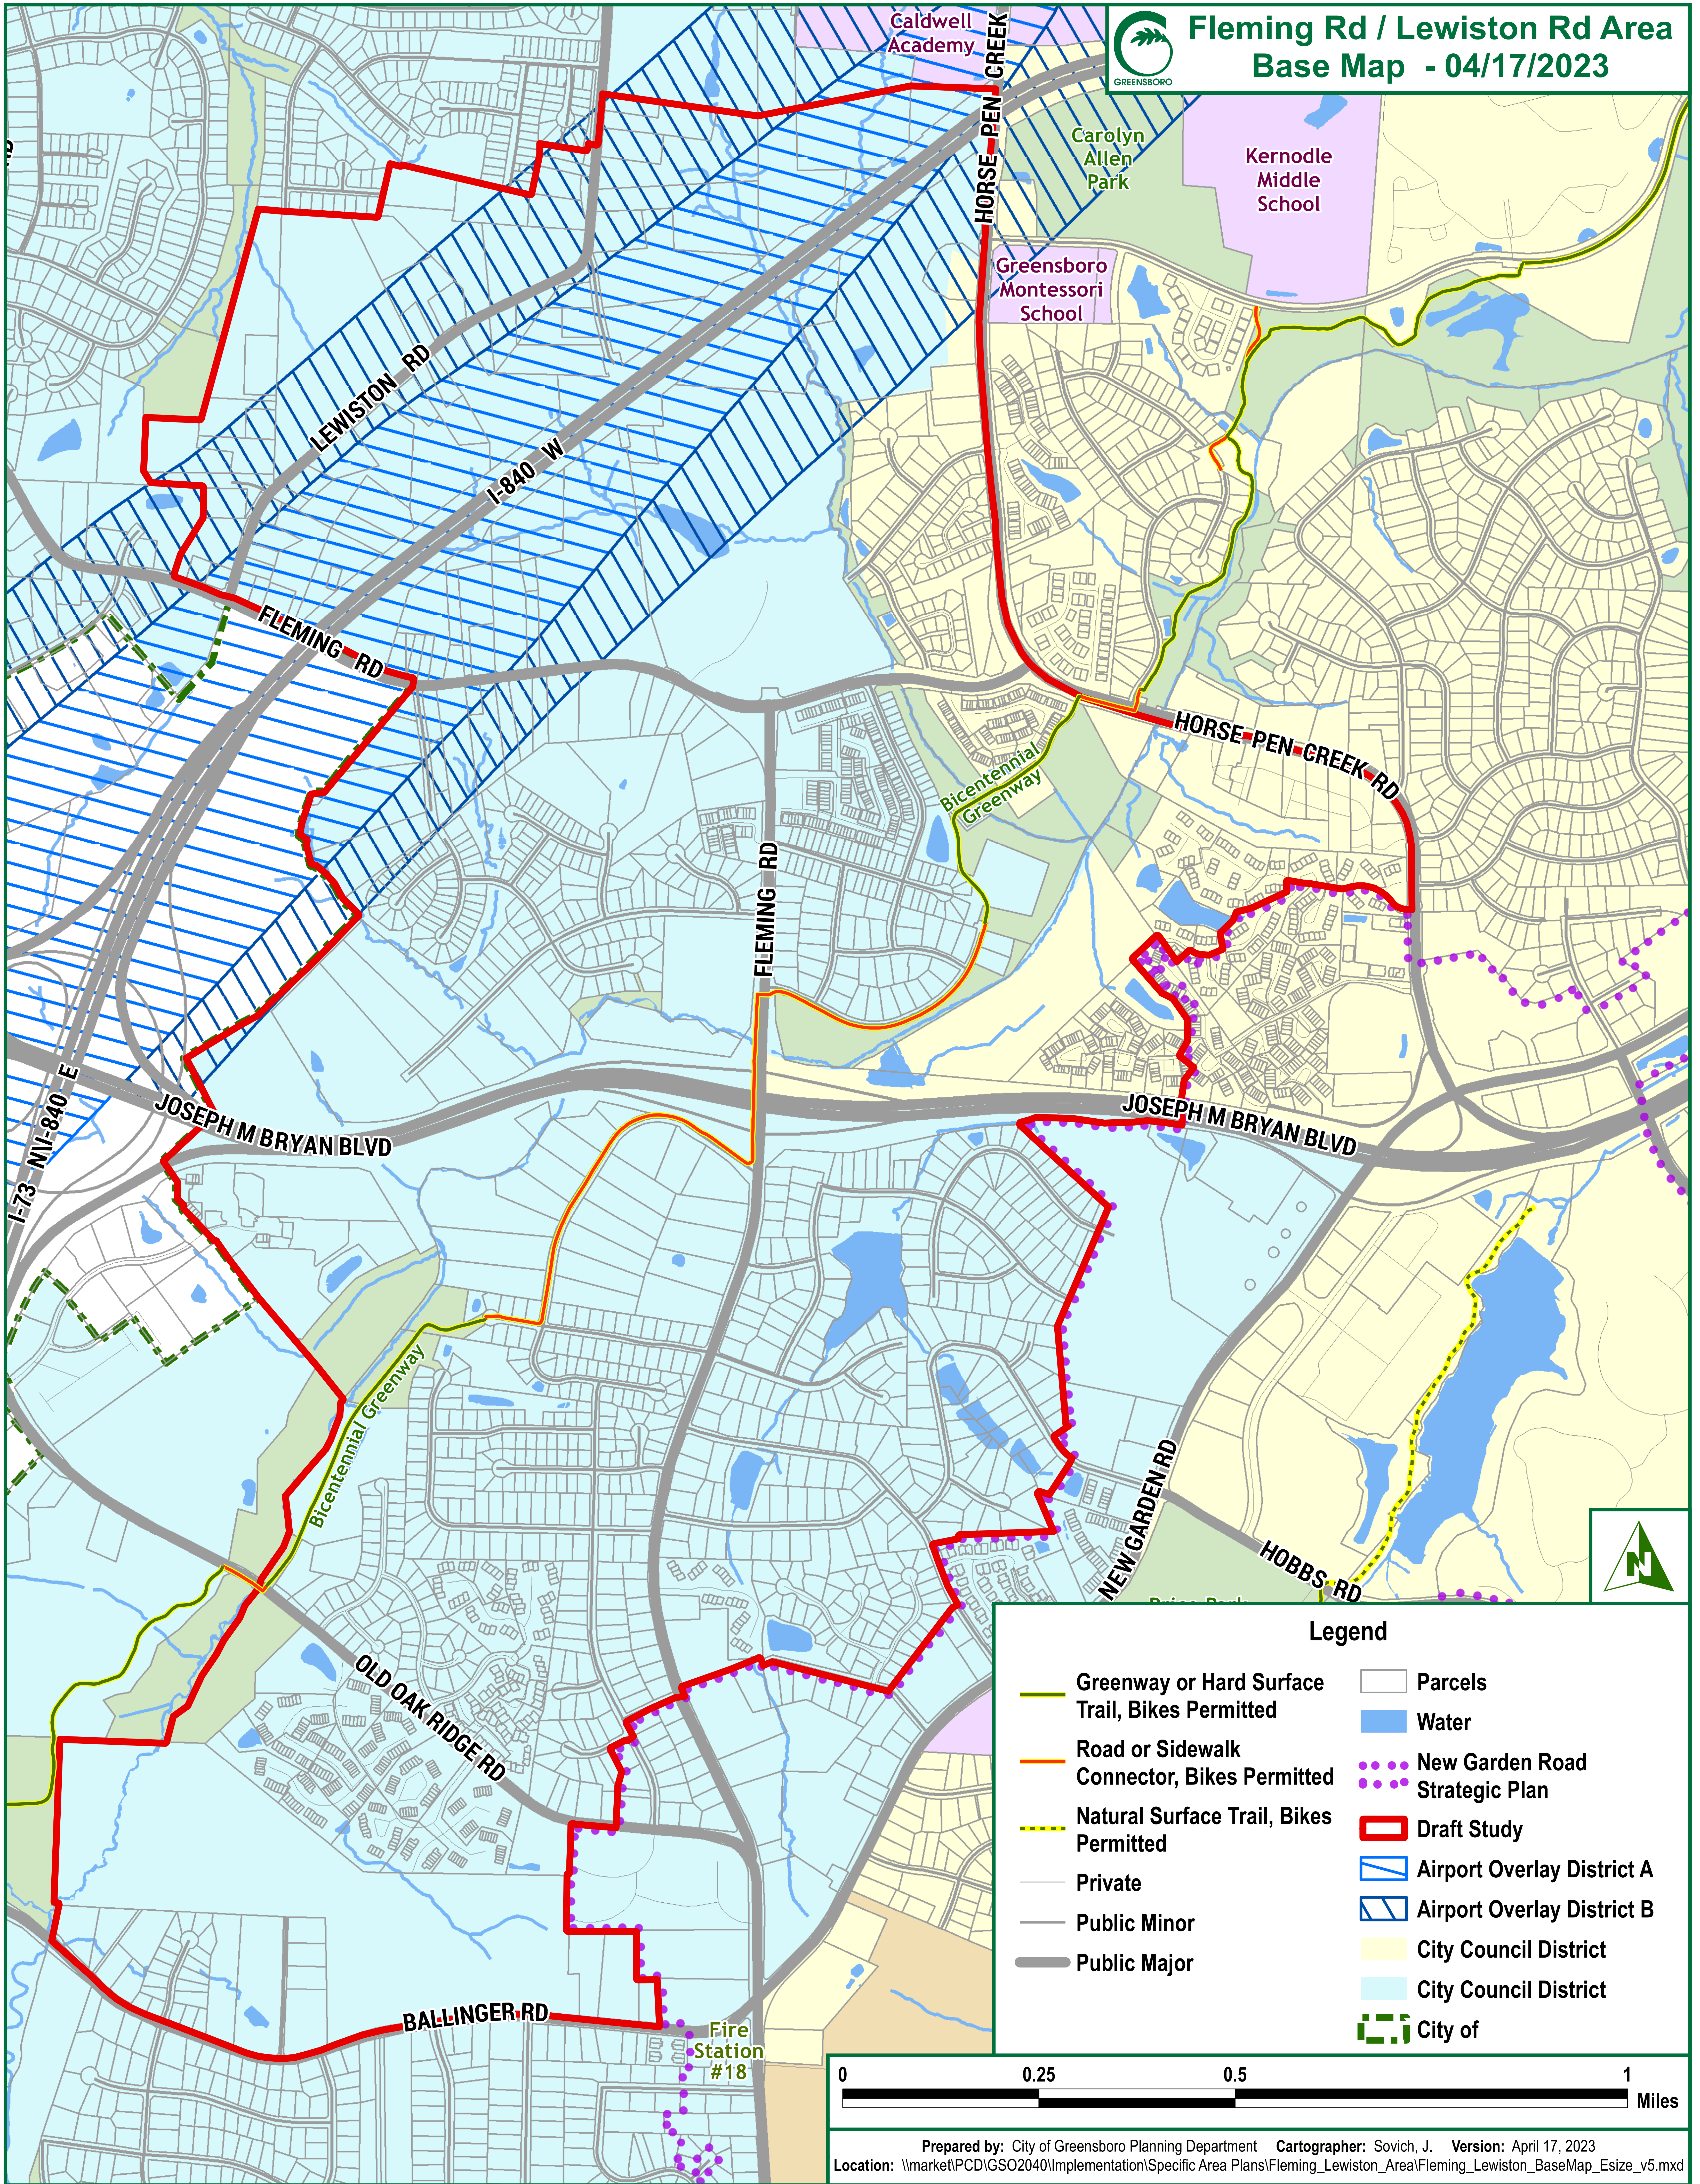

# Fleming Rd / Lewiston Rd Area Base Map - 04/17/2023

### Legend

- Greenway or Hard Surface Trail, Bikes Permitted
- Road or Sidewalk Connector, Bikes Permitted
- Natural Surface Trail, Bikes Permitted
- Private
- Public Minor
- Public Major
- Parcels
- Water
- New Garden Road Strategic Plan
- Draft Study
- Airport Overlay District A
- Airport Overlay District B
- City Council District
- City Council District
- City of