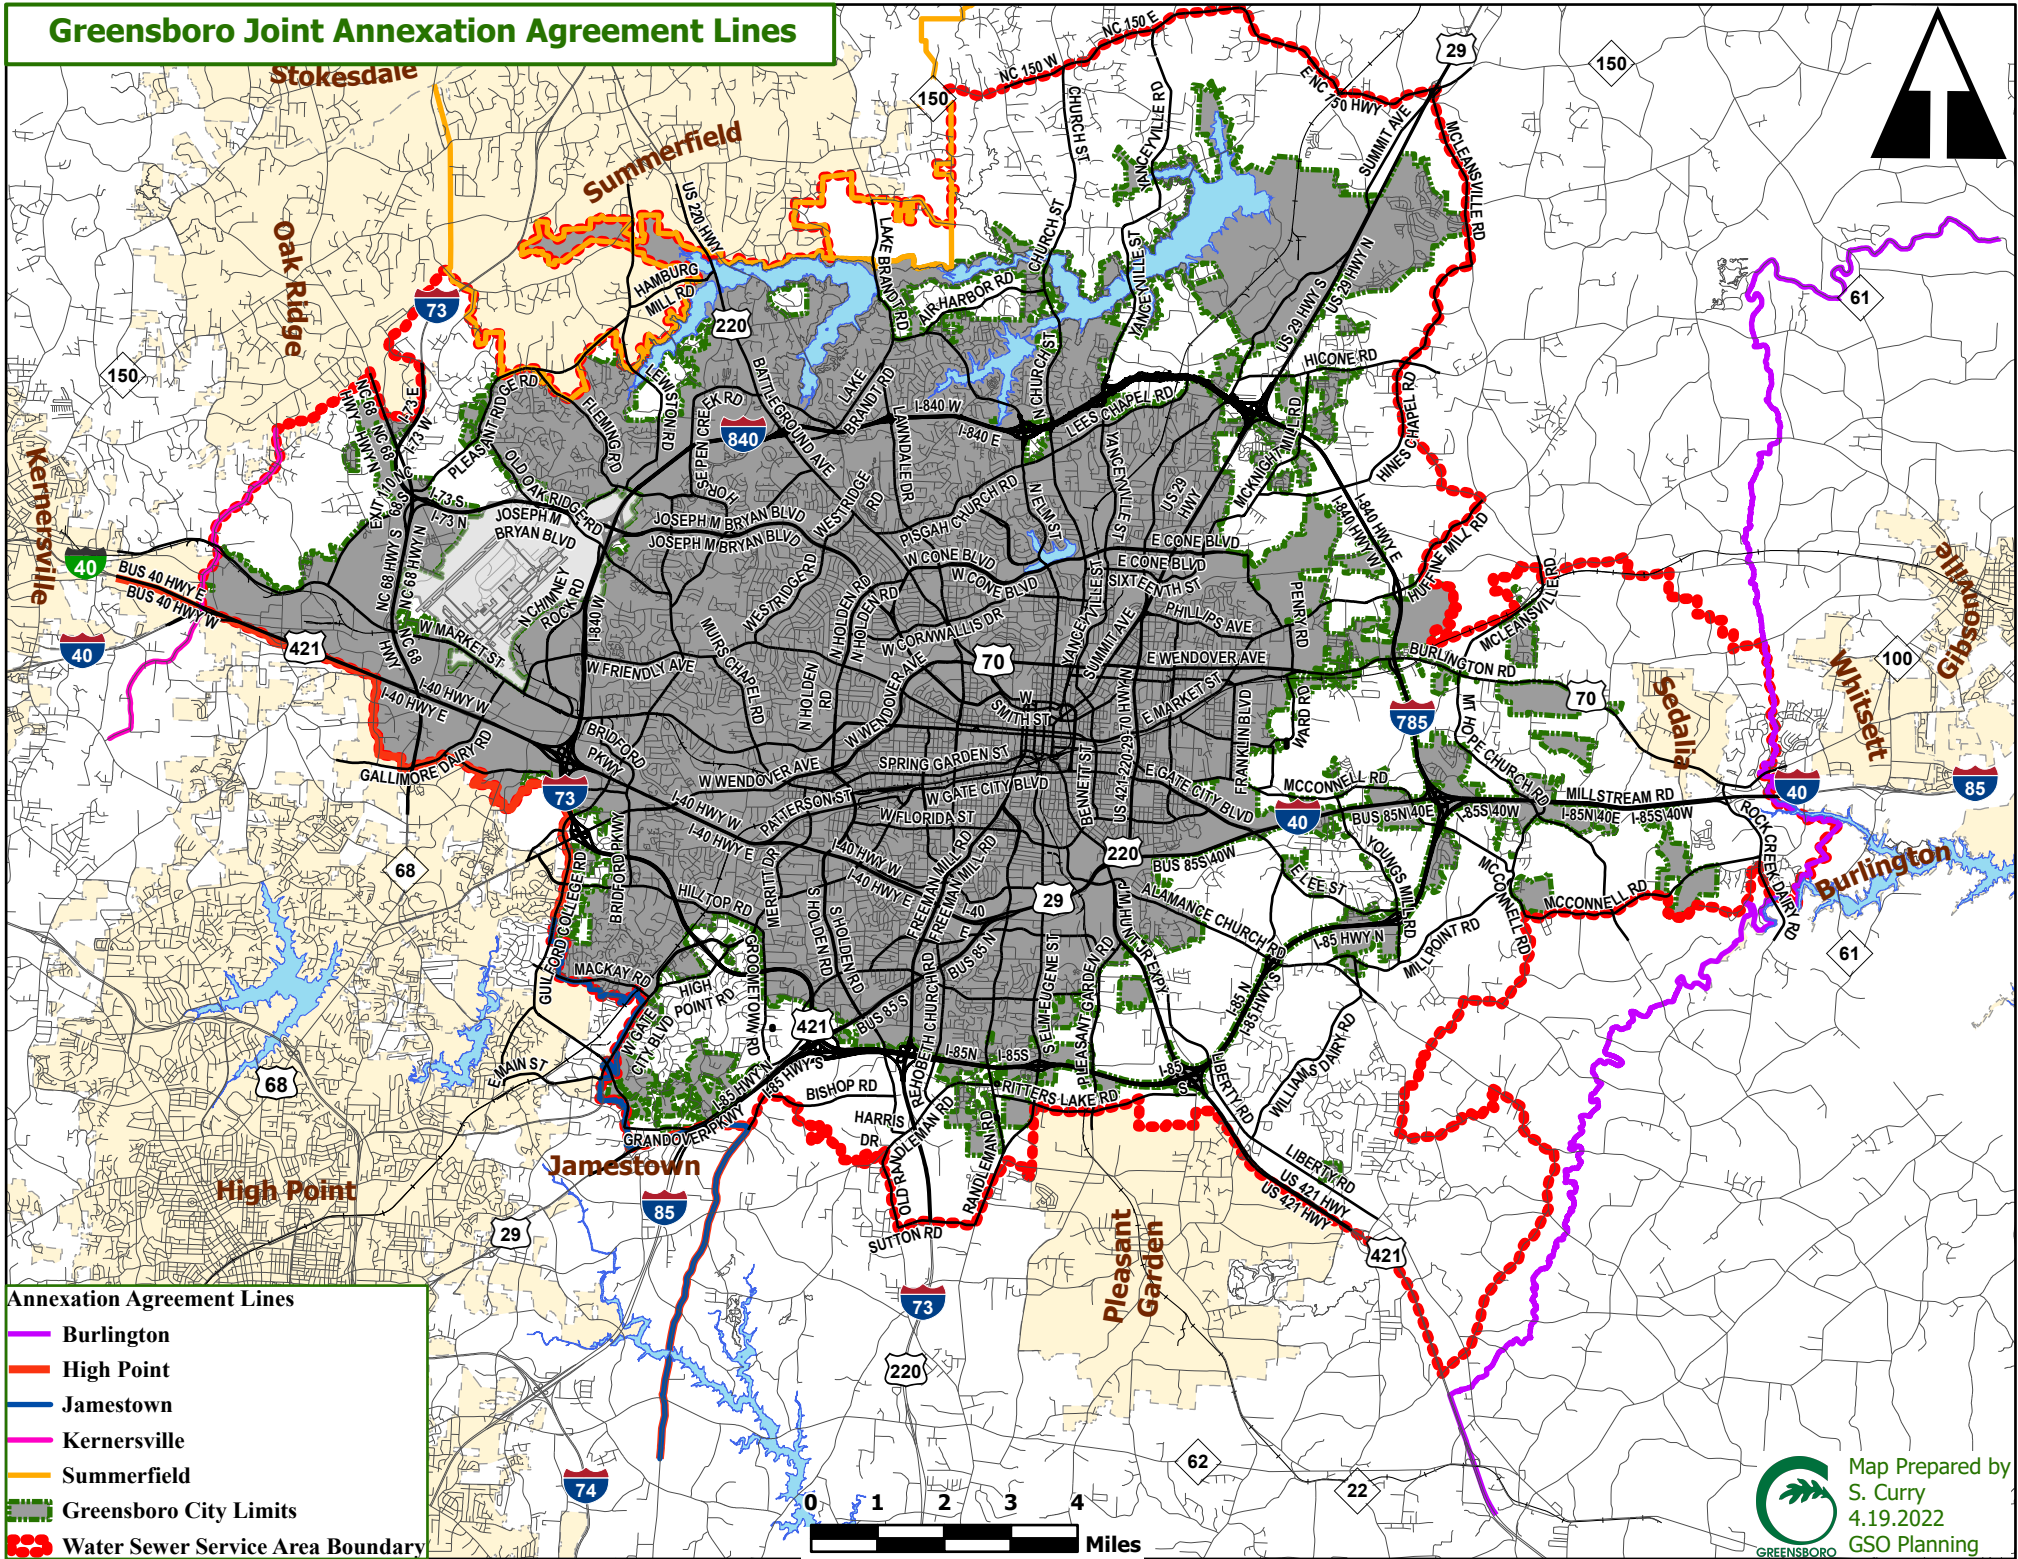

Greensboro Joint Annexation Agreement Lines

- Annexation Agreement Lines**
- Burlington
 - High Point
 - Jamestown
 - Kernersville
 - Summerfield
 - ▨ Greensboro City Limits
 - Water Sewer Service Area Boundary