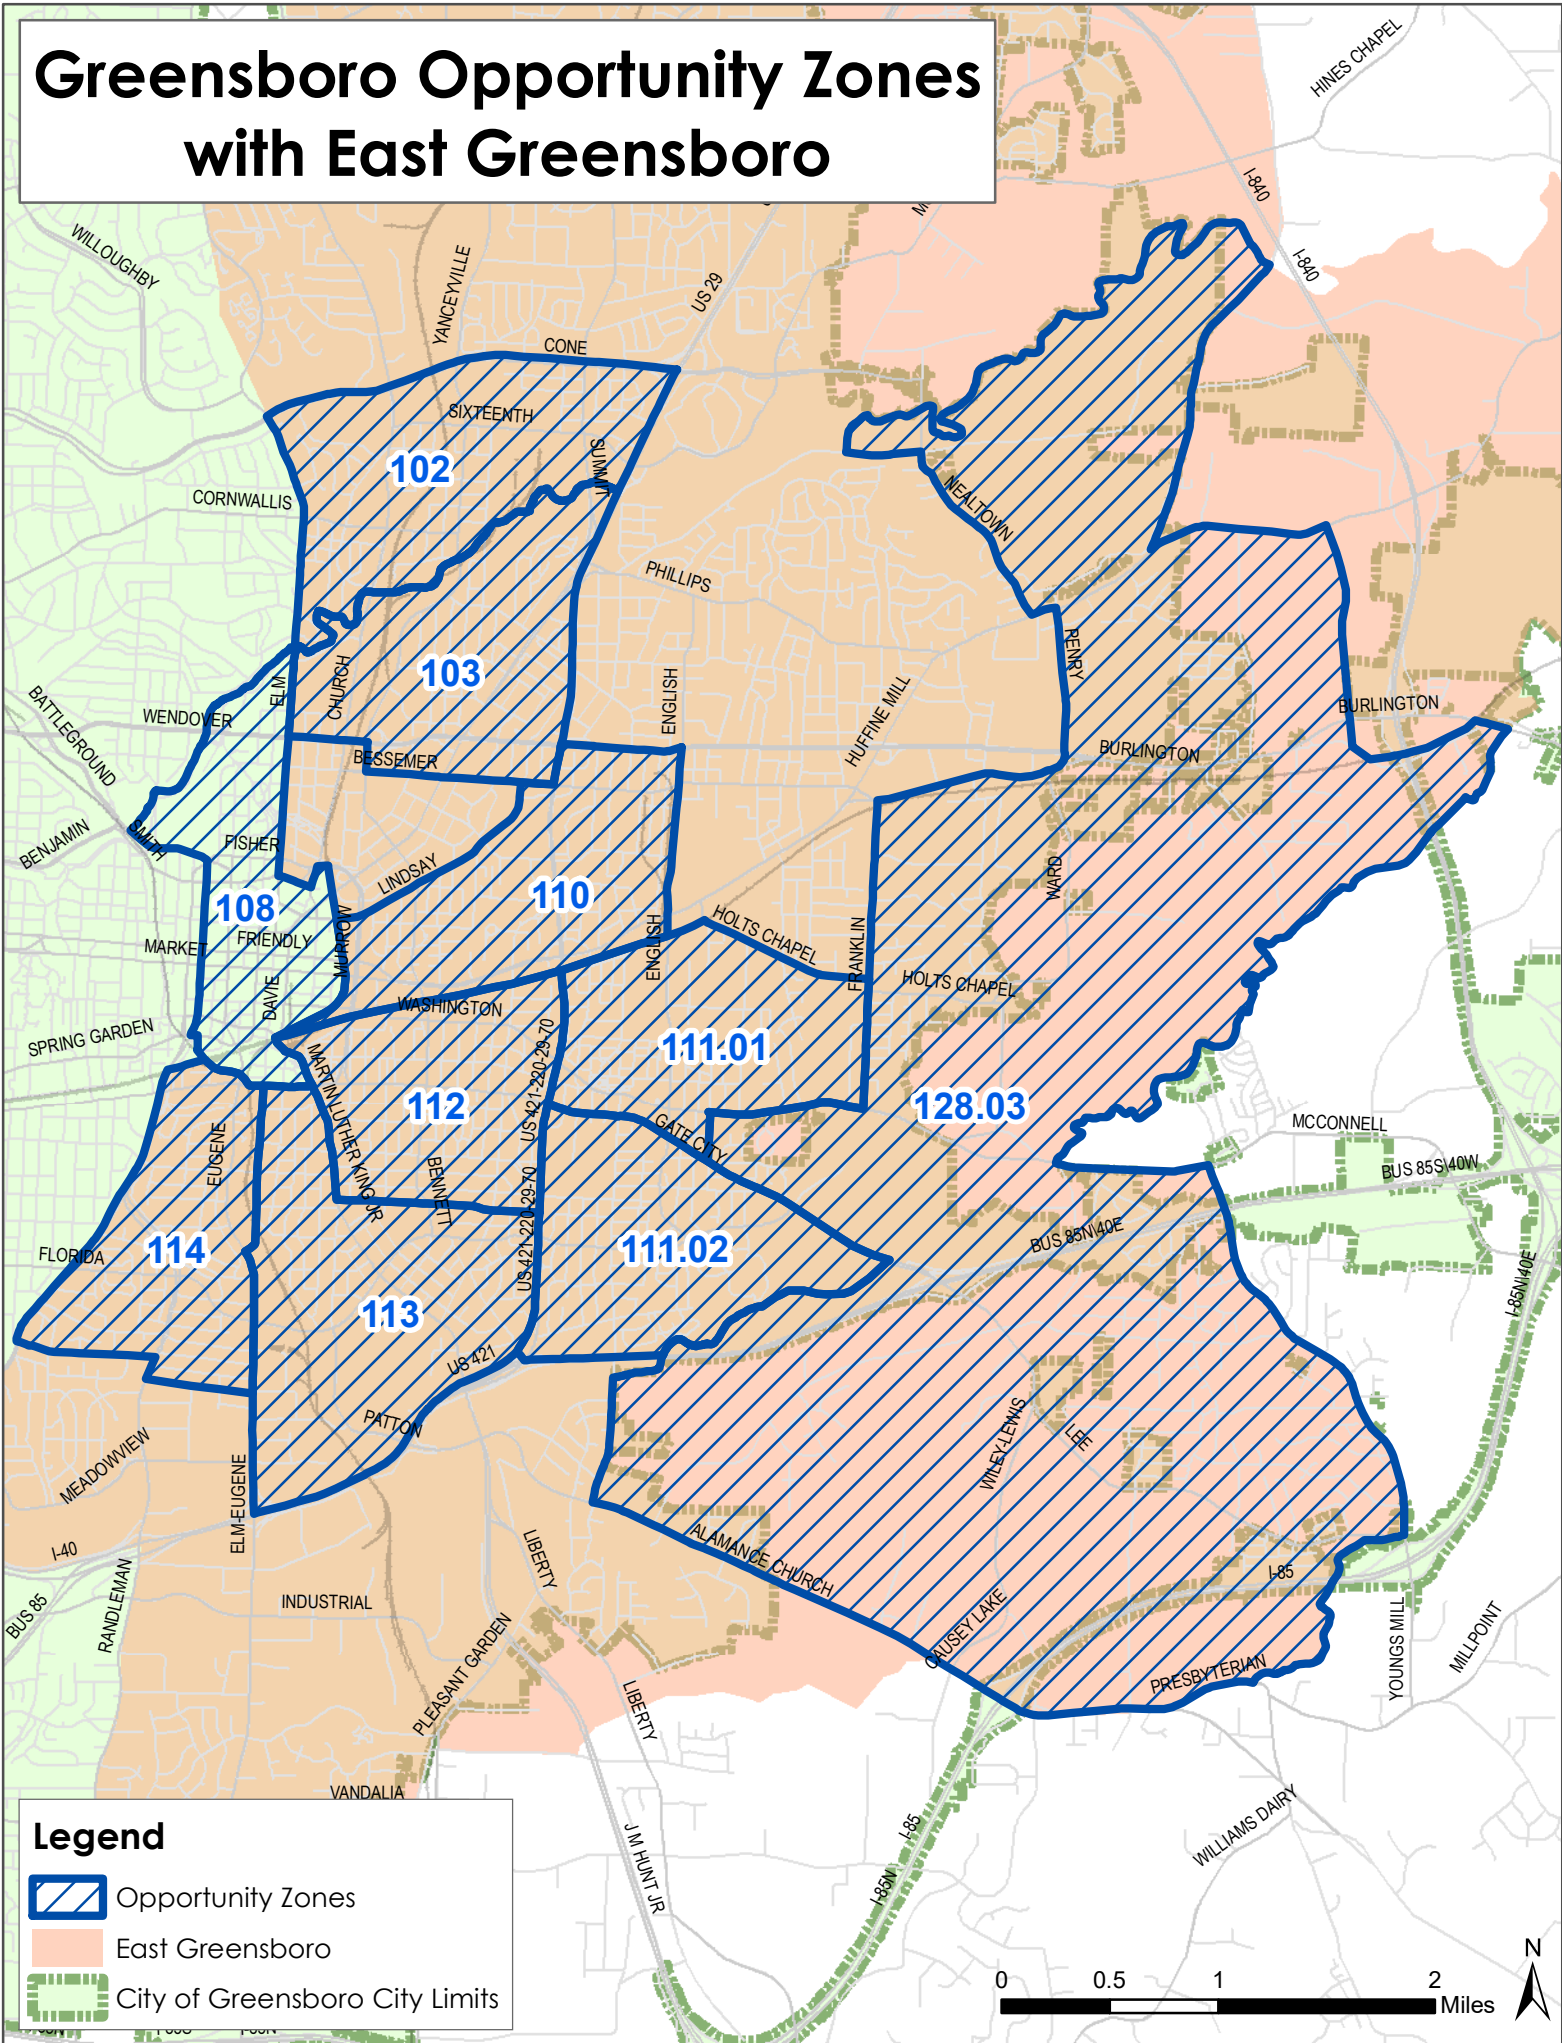

Greensboro Opportunity Zones with East Greensboro

Legend

-  Opportunity Zones
-  East Greensboro
-  City of Greensboro City Limits

0 0.5 1 2 Miles