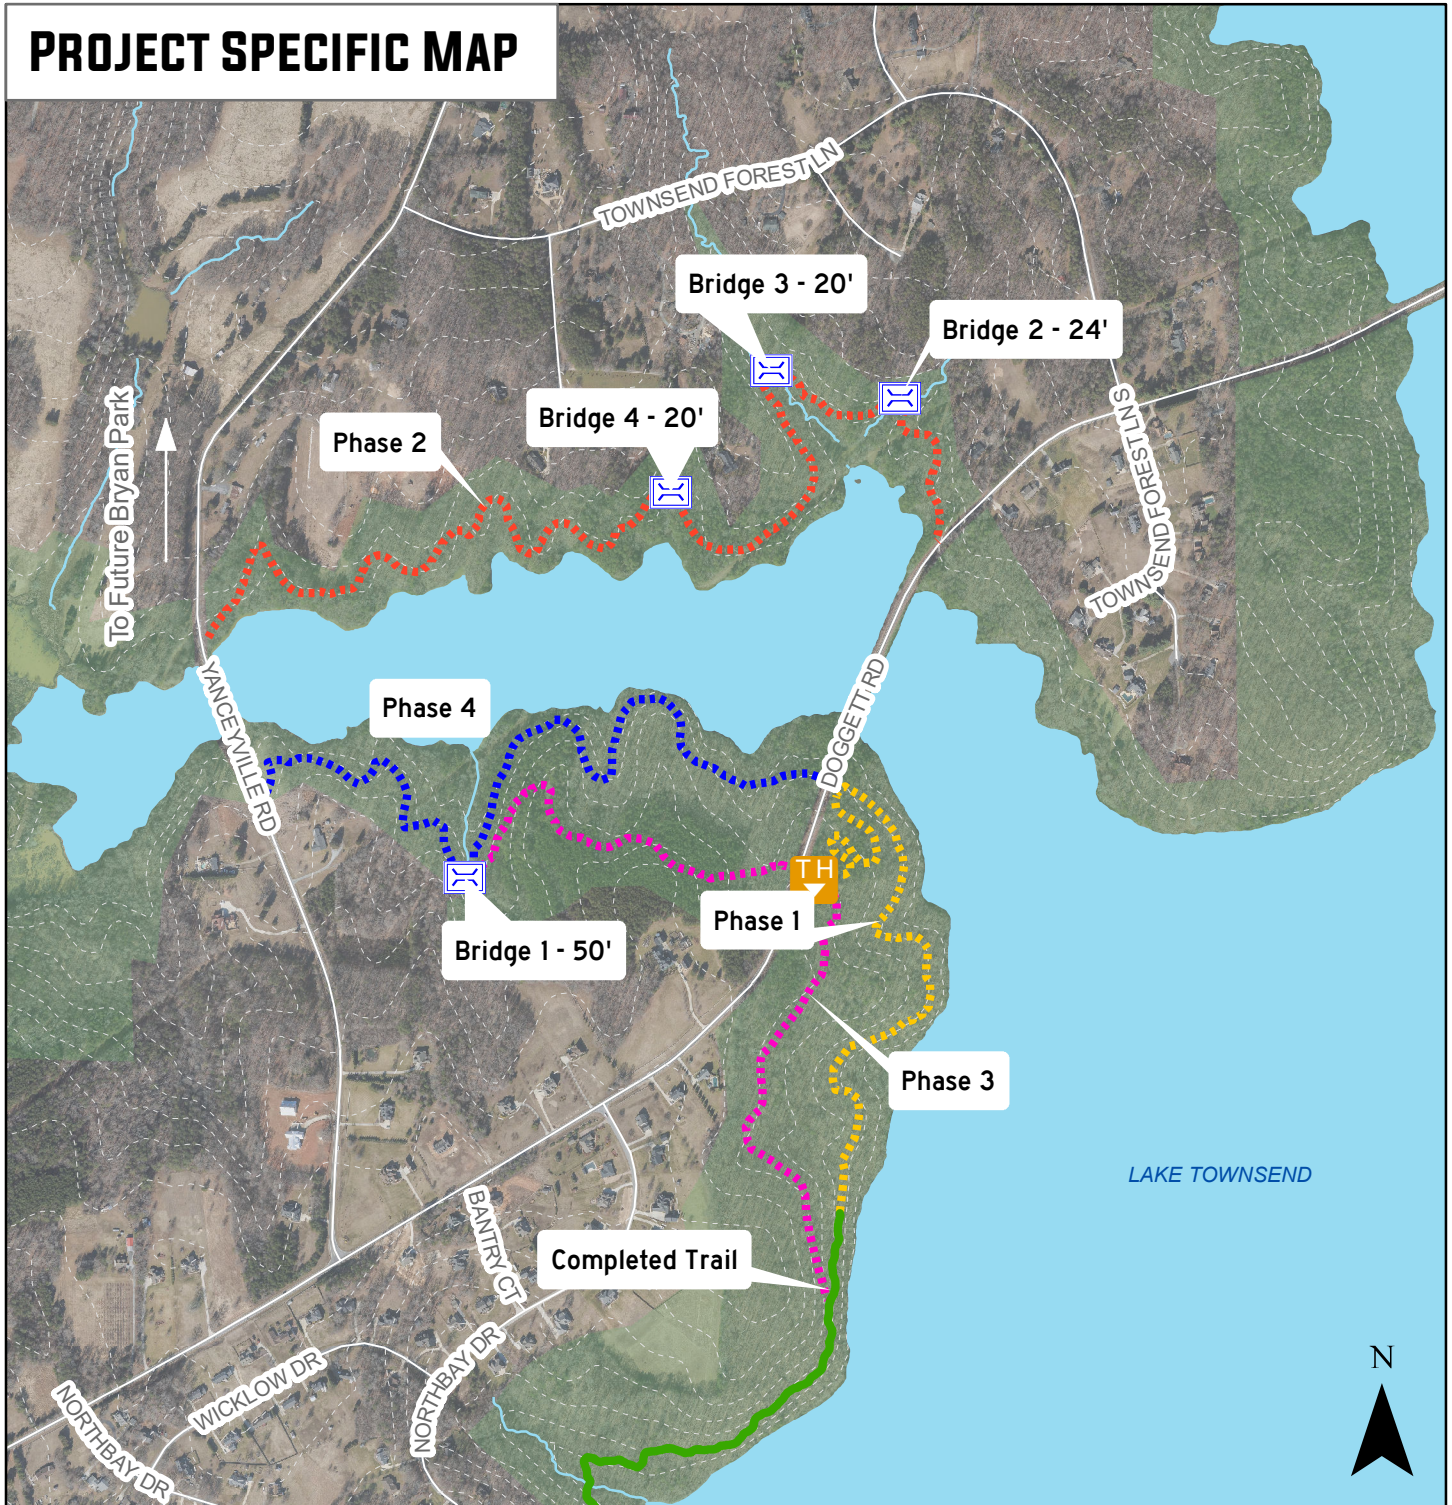

PROJECT SPECIFIC MAP

King Fisher Trail Expansion Greensboro Watershed Trails

GREENSBORO
Parks & Recreation
Date: 7/24/2020