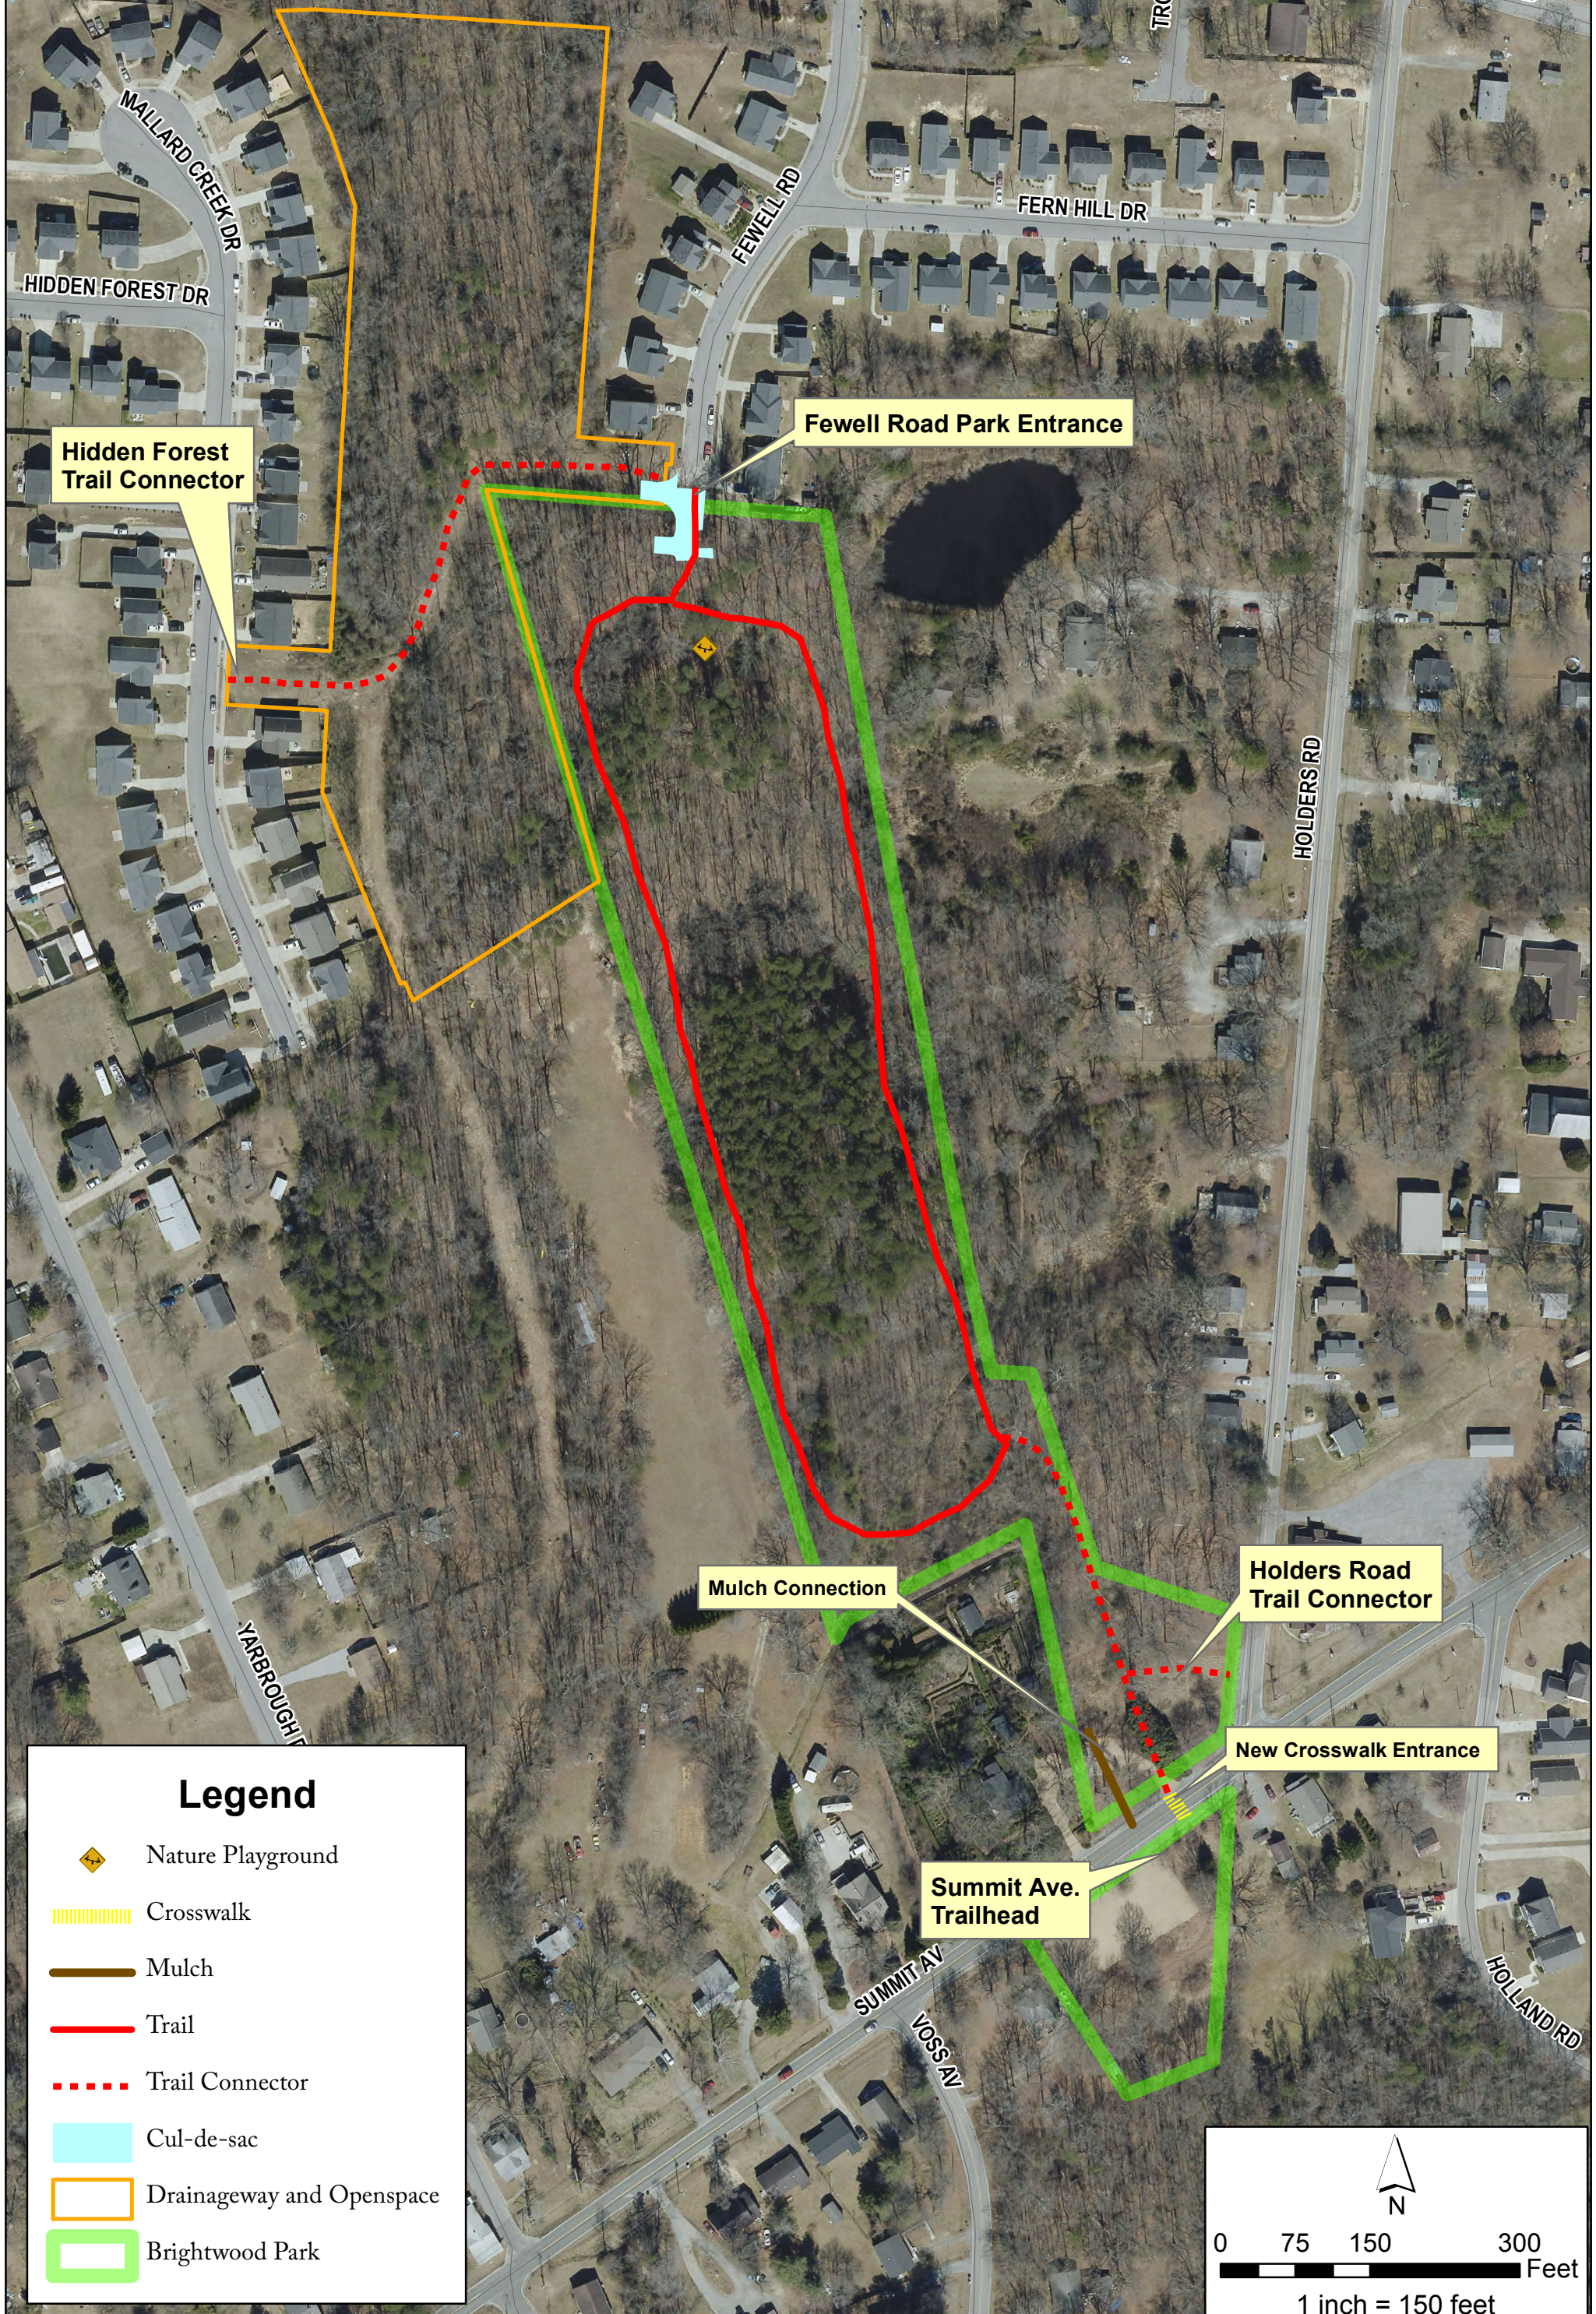

Brightwood Park - Master Plan

4698 Fewell Rd.

Hidden Forest Trail Connector

Fewell Road Park Entrance

Mulch Connection

Holders Road Trail Connector

New Crosswalk Entrance

Summit Ave. Trailhead

Legend

-  Nature Playground
-  Crosswalk
-  Mulch
-  Trail
-  Trail Connector
-  Cul-de-sac
-  Drainageway and Openspace
-  Brightwood Park