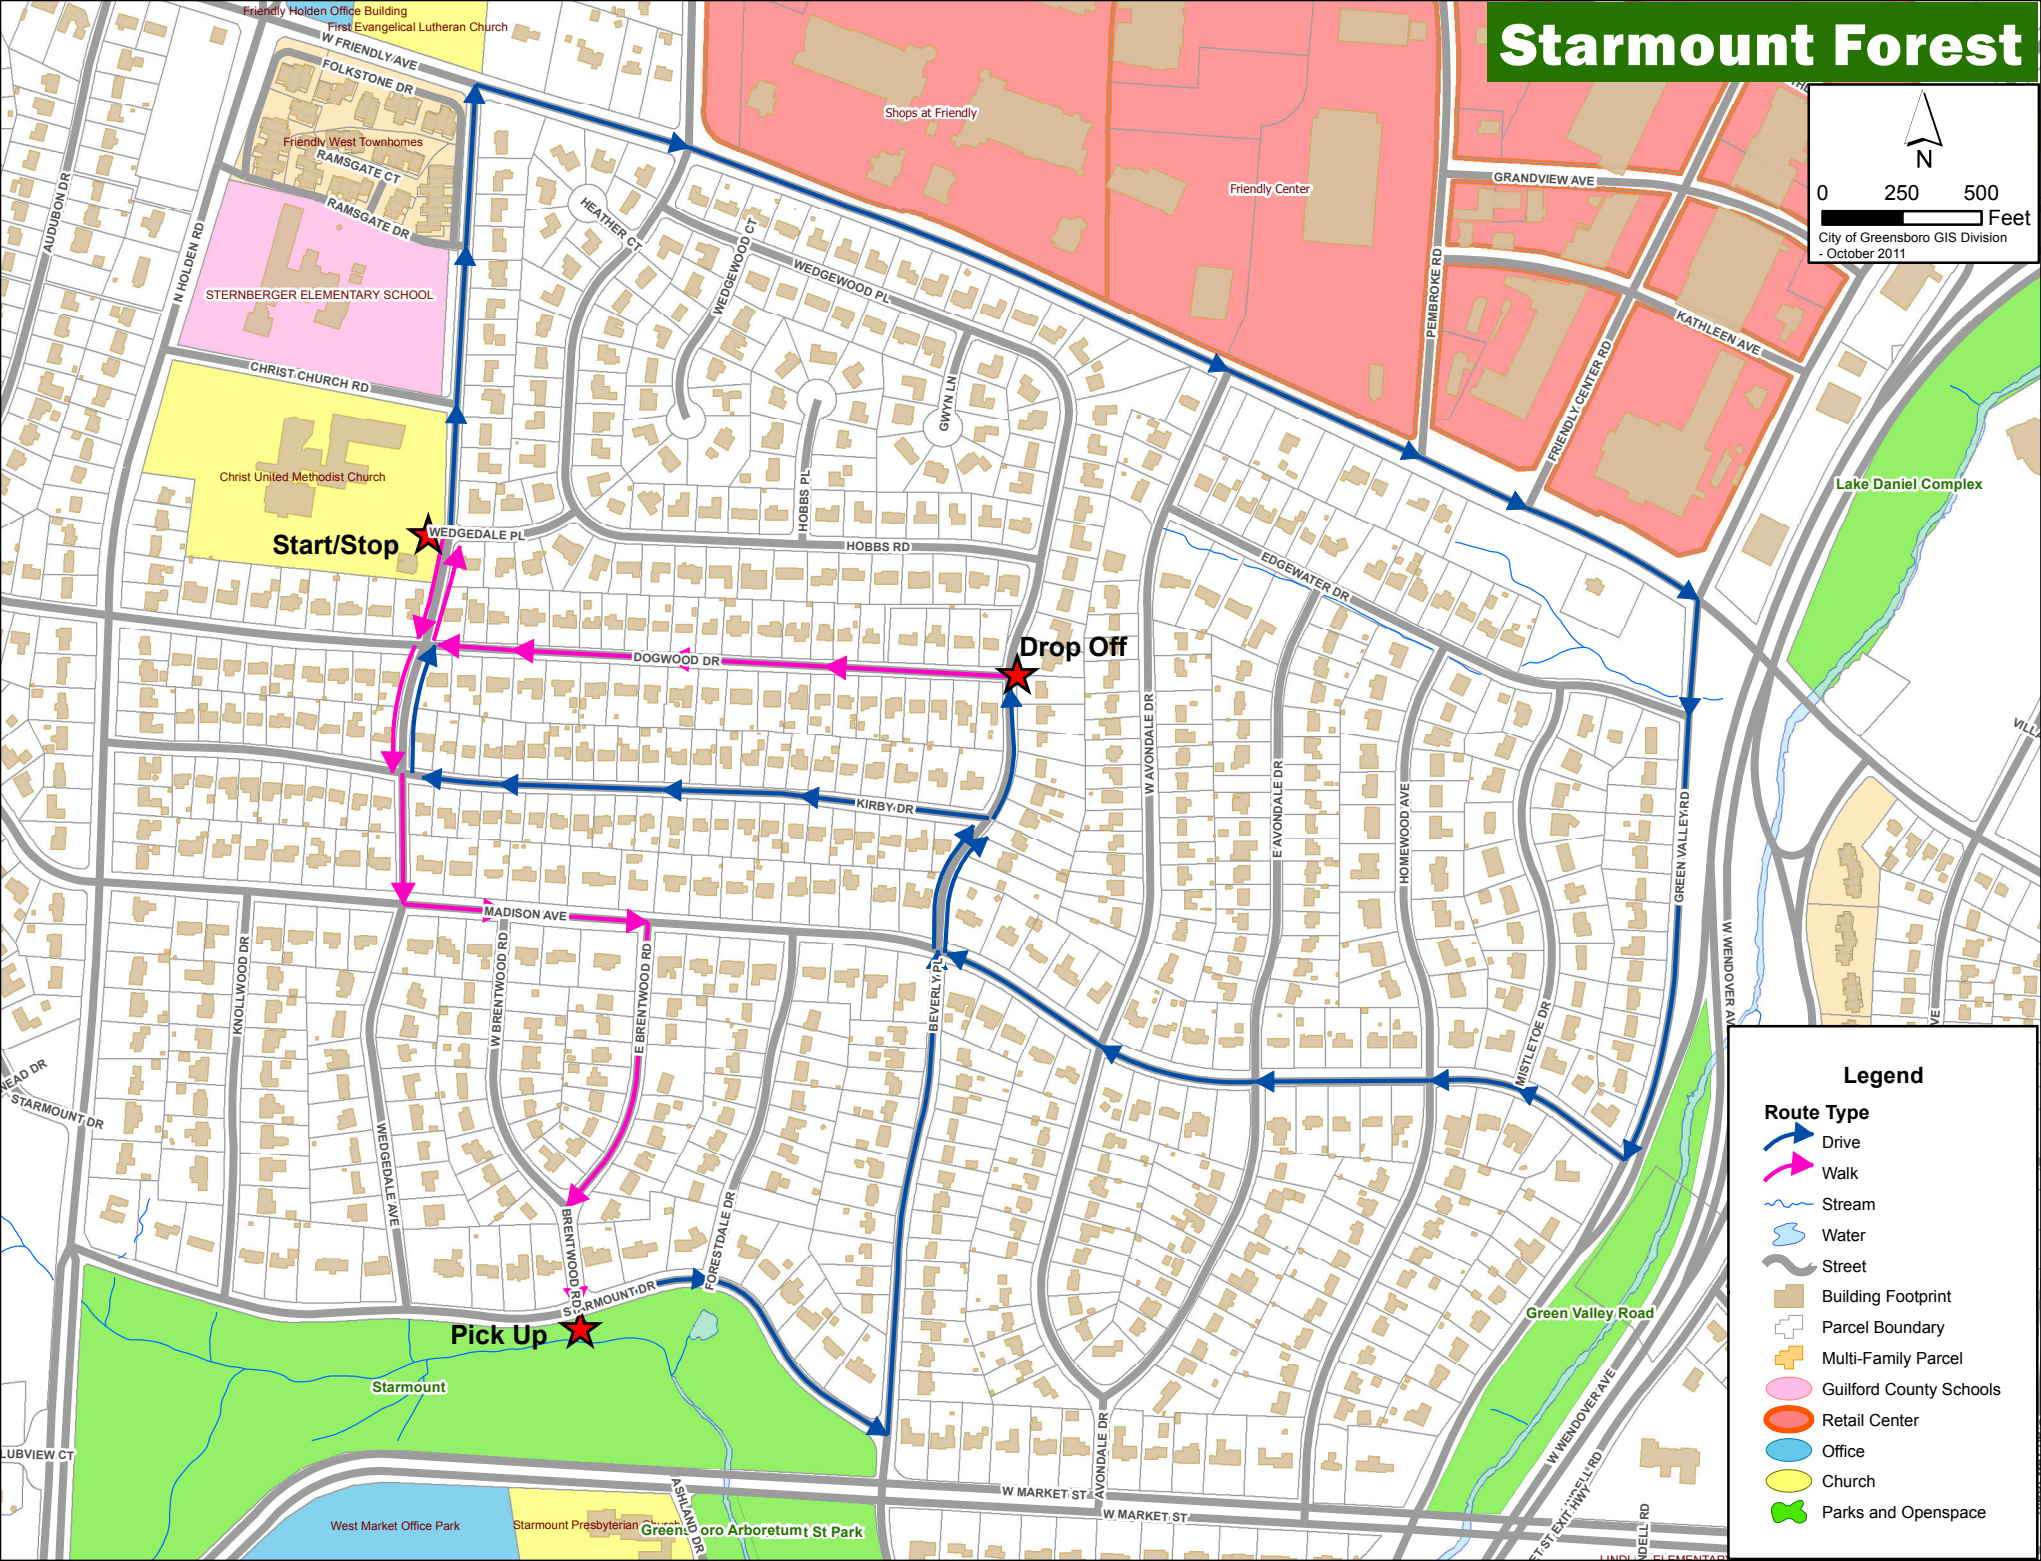

# Starmount Forest

### Legend

**Route Type**

- Drive
- Walk
- Stream
- Water
- Street

**Other Features**

- Building Footprint
- Parcel Boundary
- Multi-Family Parcel
- Guilford County Schools
- Retail Center
- Office
- Church
- Parks and Openspace