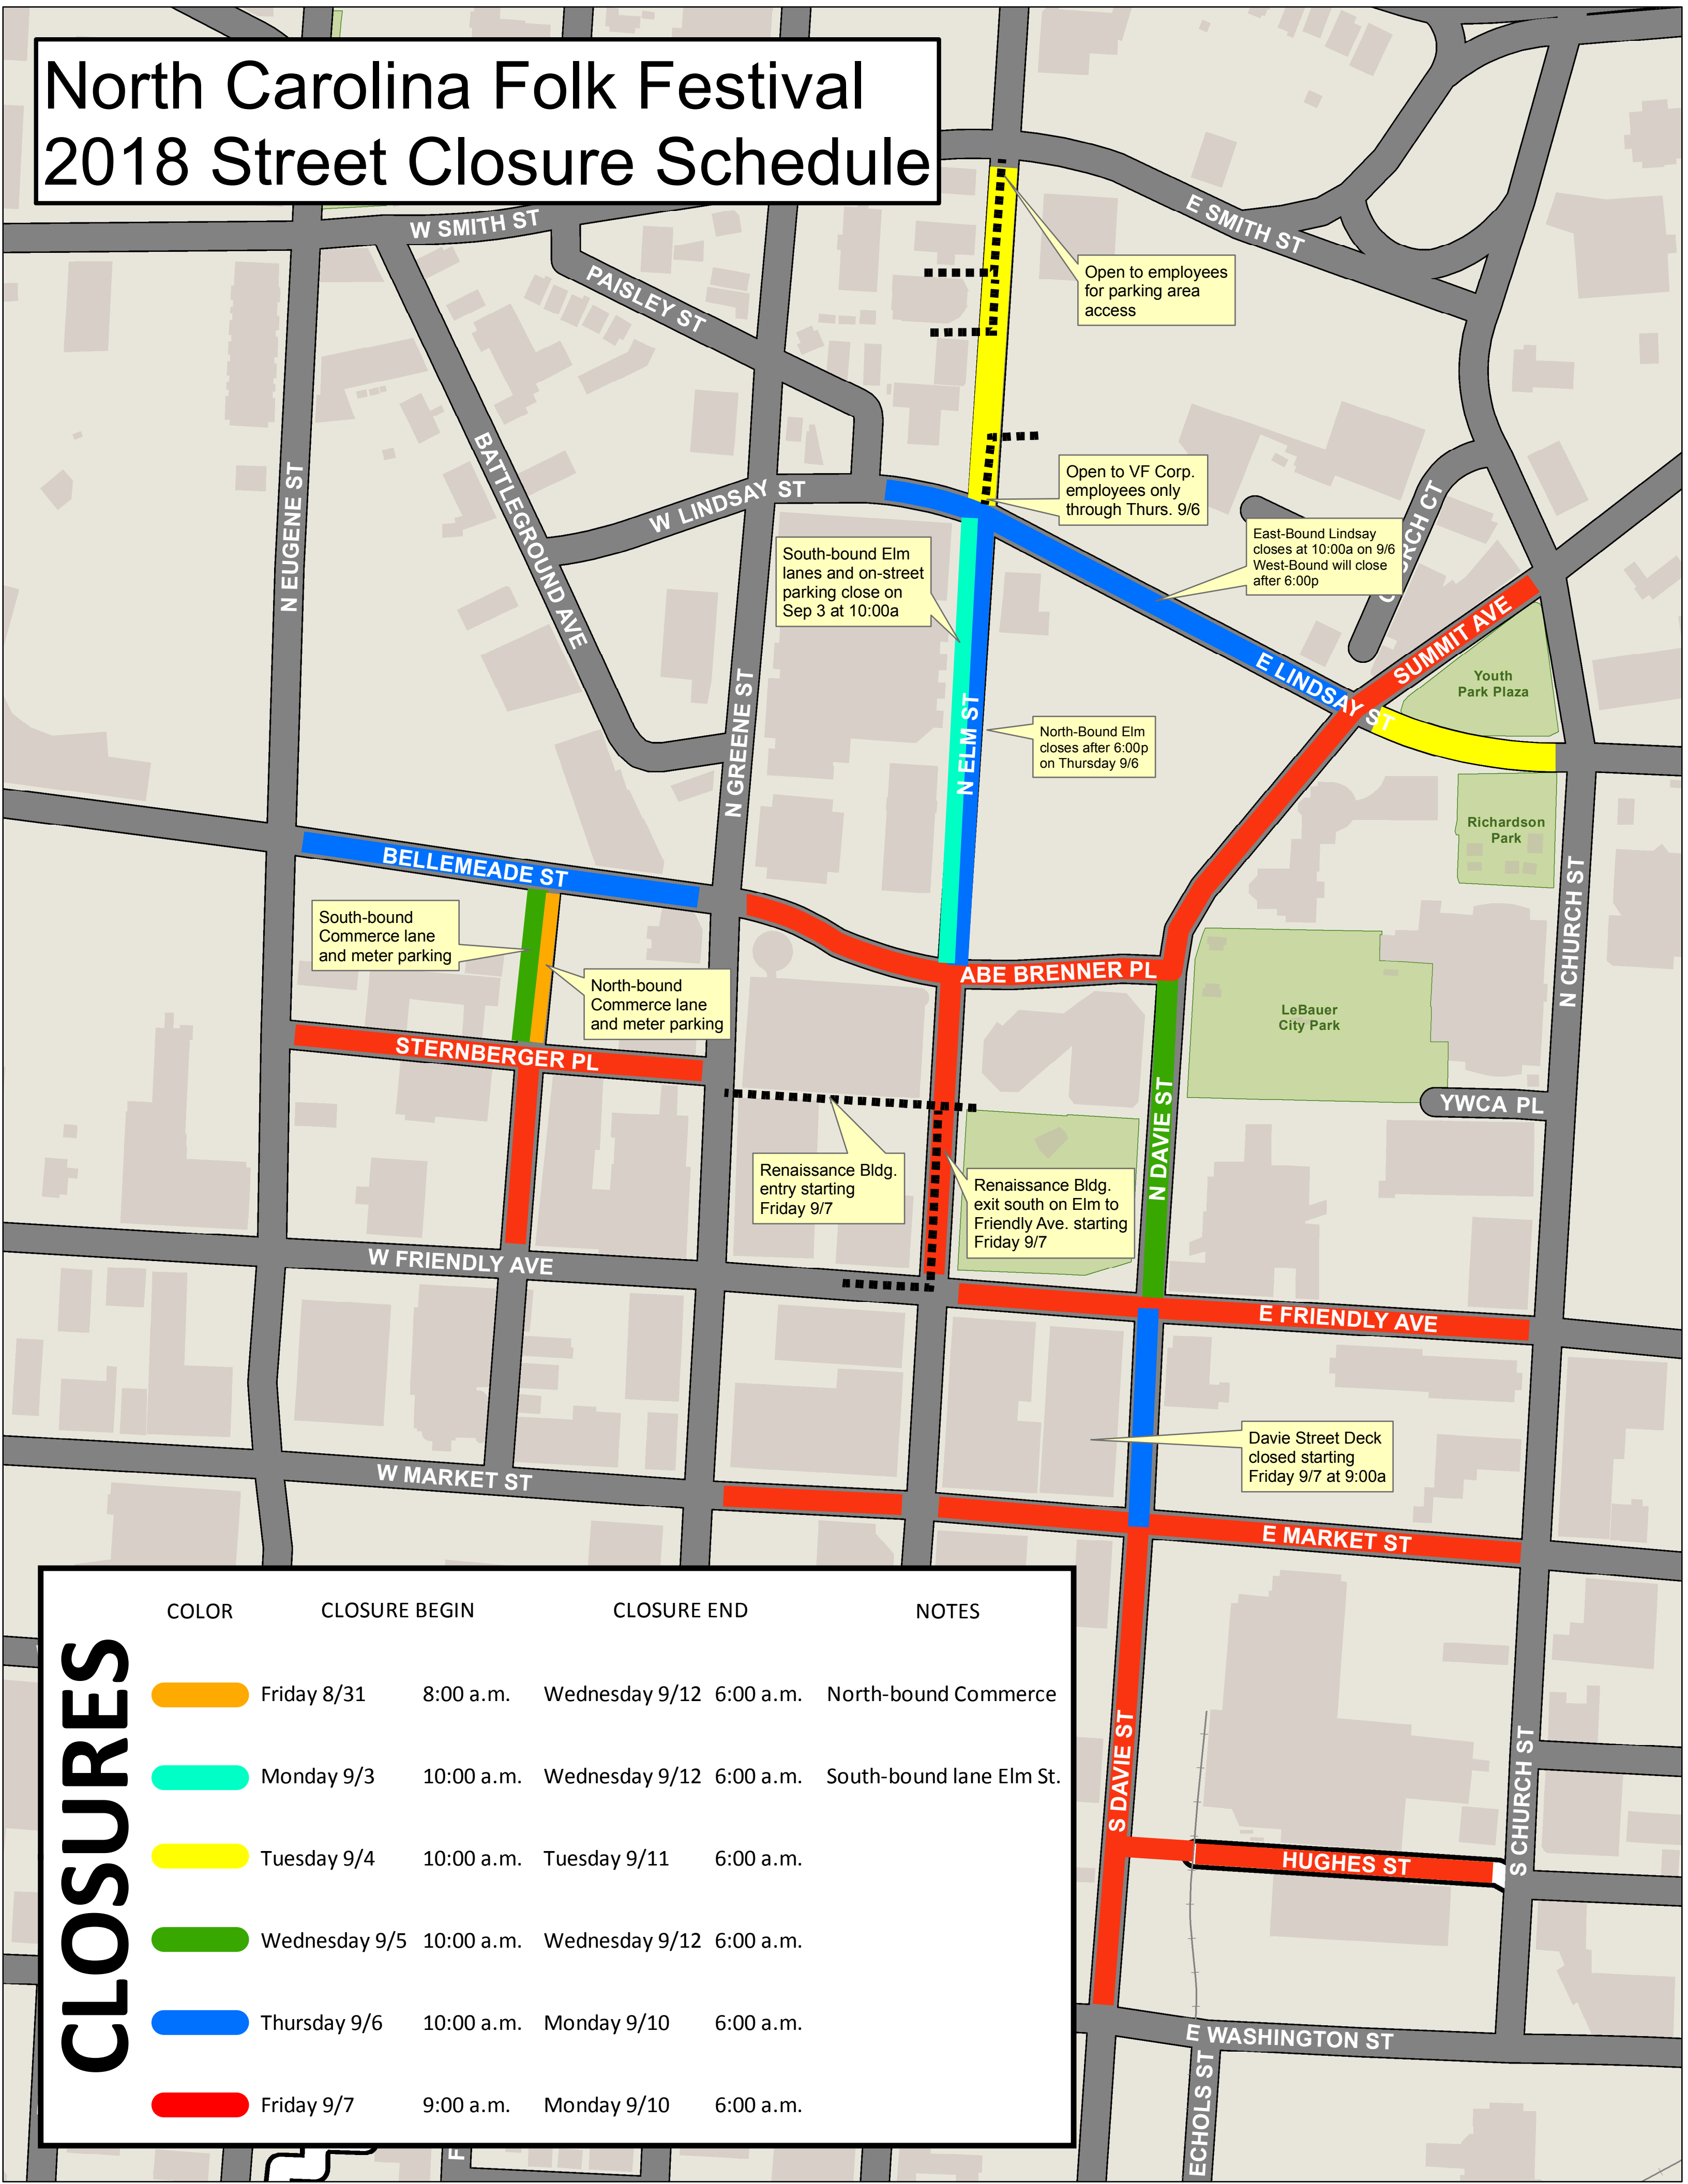

North Carolina Folk Festival 2018 Street Closure Schedule

CLOSURES	COLOR	CLOSURE BEGIN	CLOSURE END	NOTES
		Friday 8/31	8:00 a.m. - Wednesday 9/12 6:00 a.m.	North-bound Commerce
		Monday 9/3	10:00 a.m. - Wednesday 9/12 6:00 a.m.	South-bound lane Elm St.
		Tuesday 9/4	10:00 a.m. - Tuesday 9/11 6:00 a.m.	
		Wednesday 9/5	10:00 a.m. - Wednesday 9/12 6:00 a.m.	
		Thursday 9/6	10:00 a.m. - Monday 9/10 6:00 a.m.	
		Friday 9/7	9:00 a.m. - Monday 9/10 6:00 a.m.	