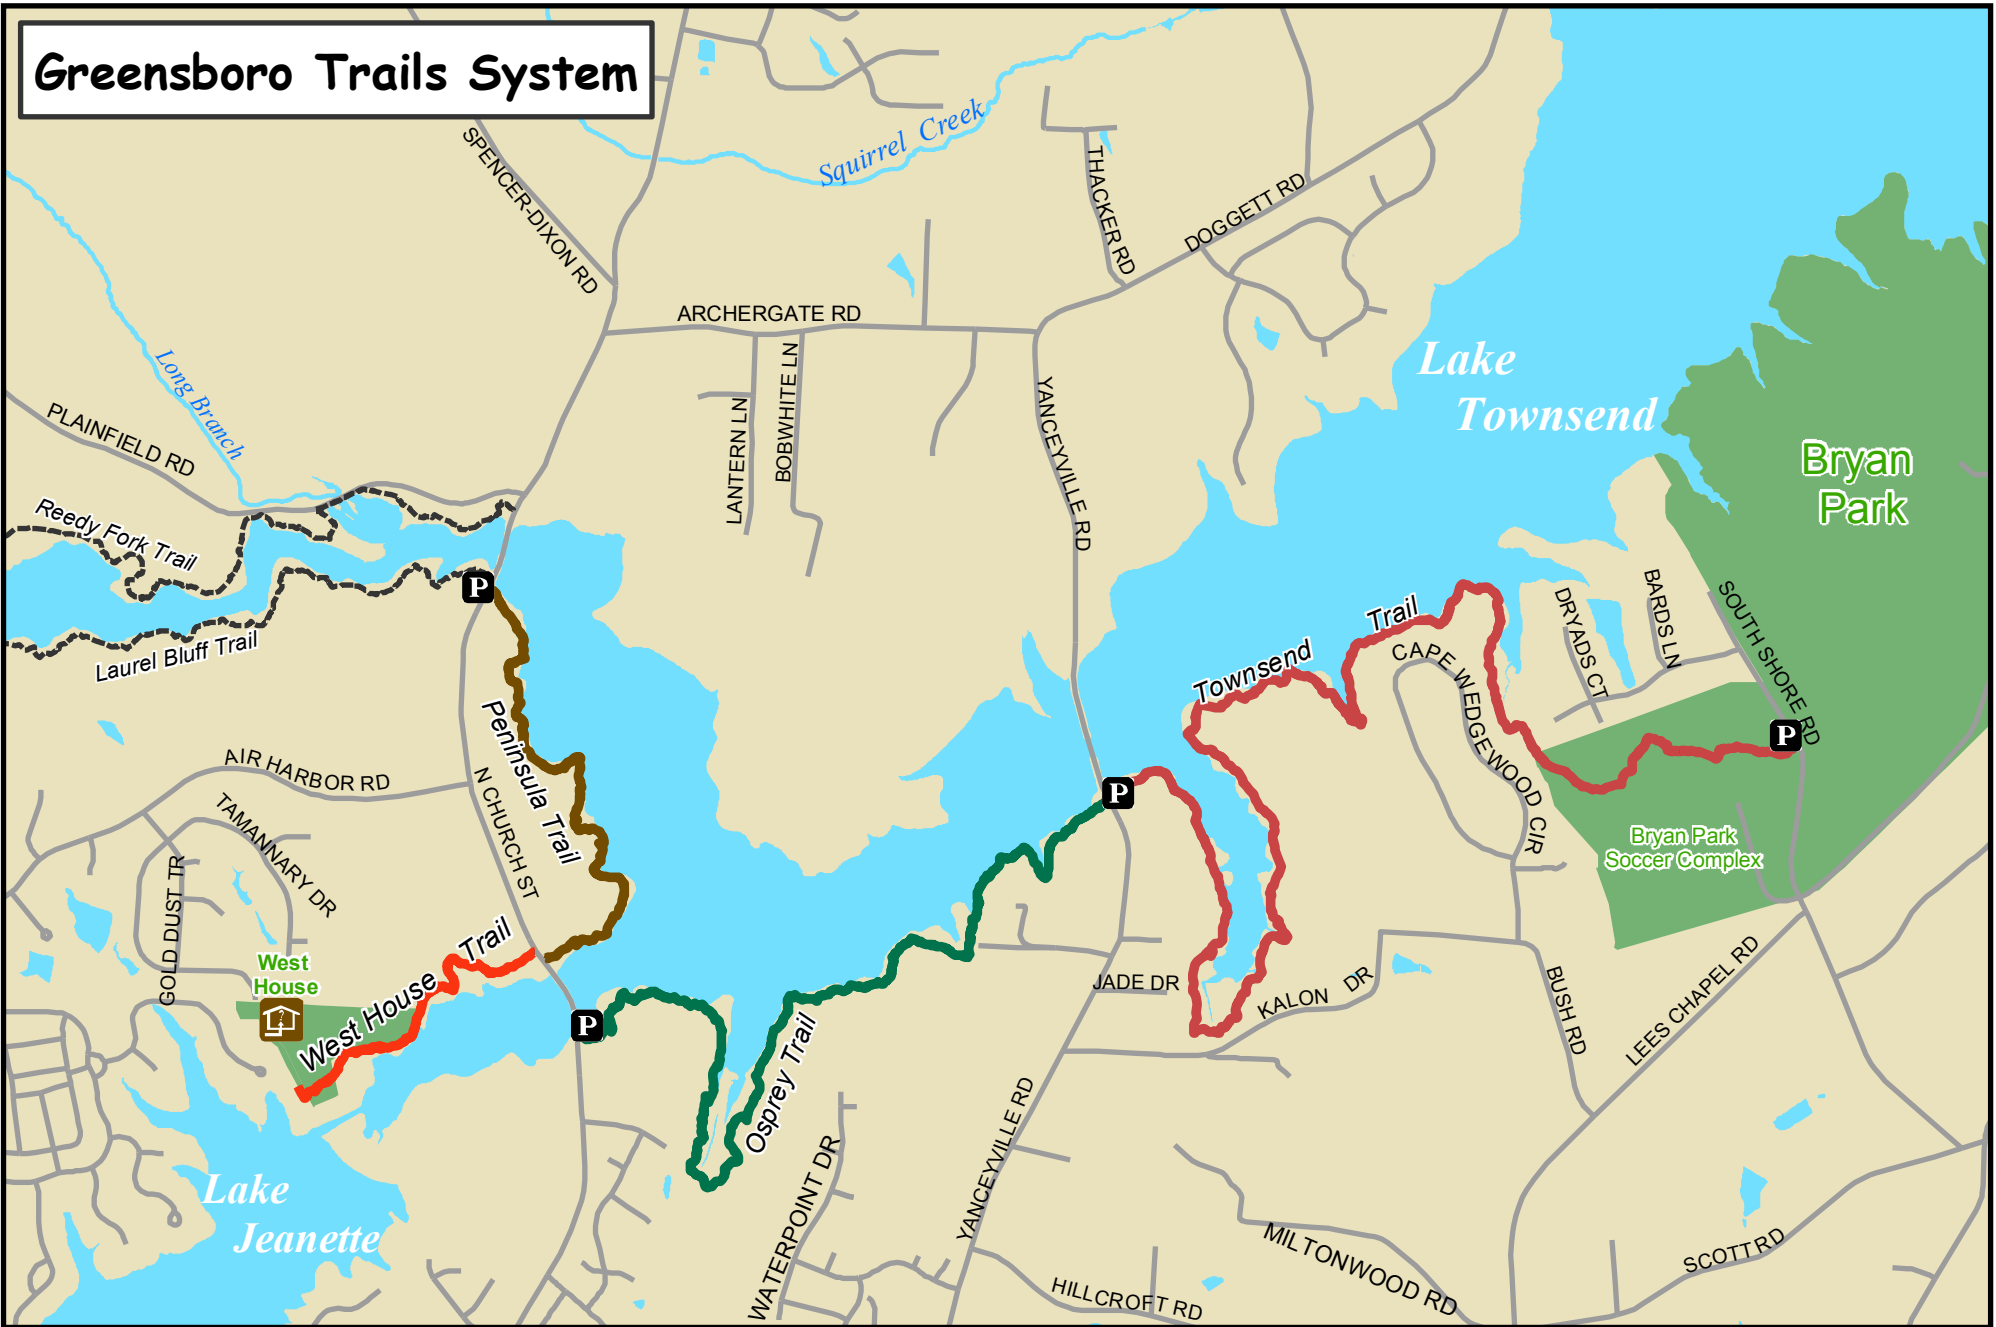

Greensboro Trails System

Watershed Trails		
	West House Trail.....	0.8 Miles
	Peninsula Trail.....	1.3 Miles
	Osprey Trail.....	2.7 Miles
	Townsend Trail.....	4.0 Miles

Data Compiled by the City of Greensboro GIS Division
 Map created by Greensboro Parks and Recreation Trails Division

Legend	
	Parks and Open Space
	Water Body
	Parking
	City Trails
	Streets
	River