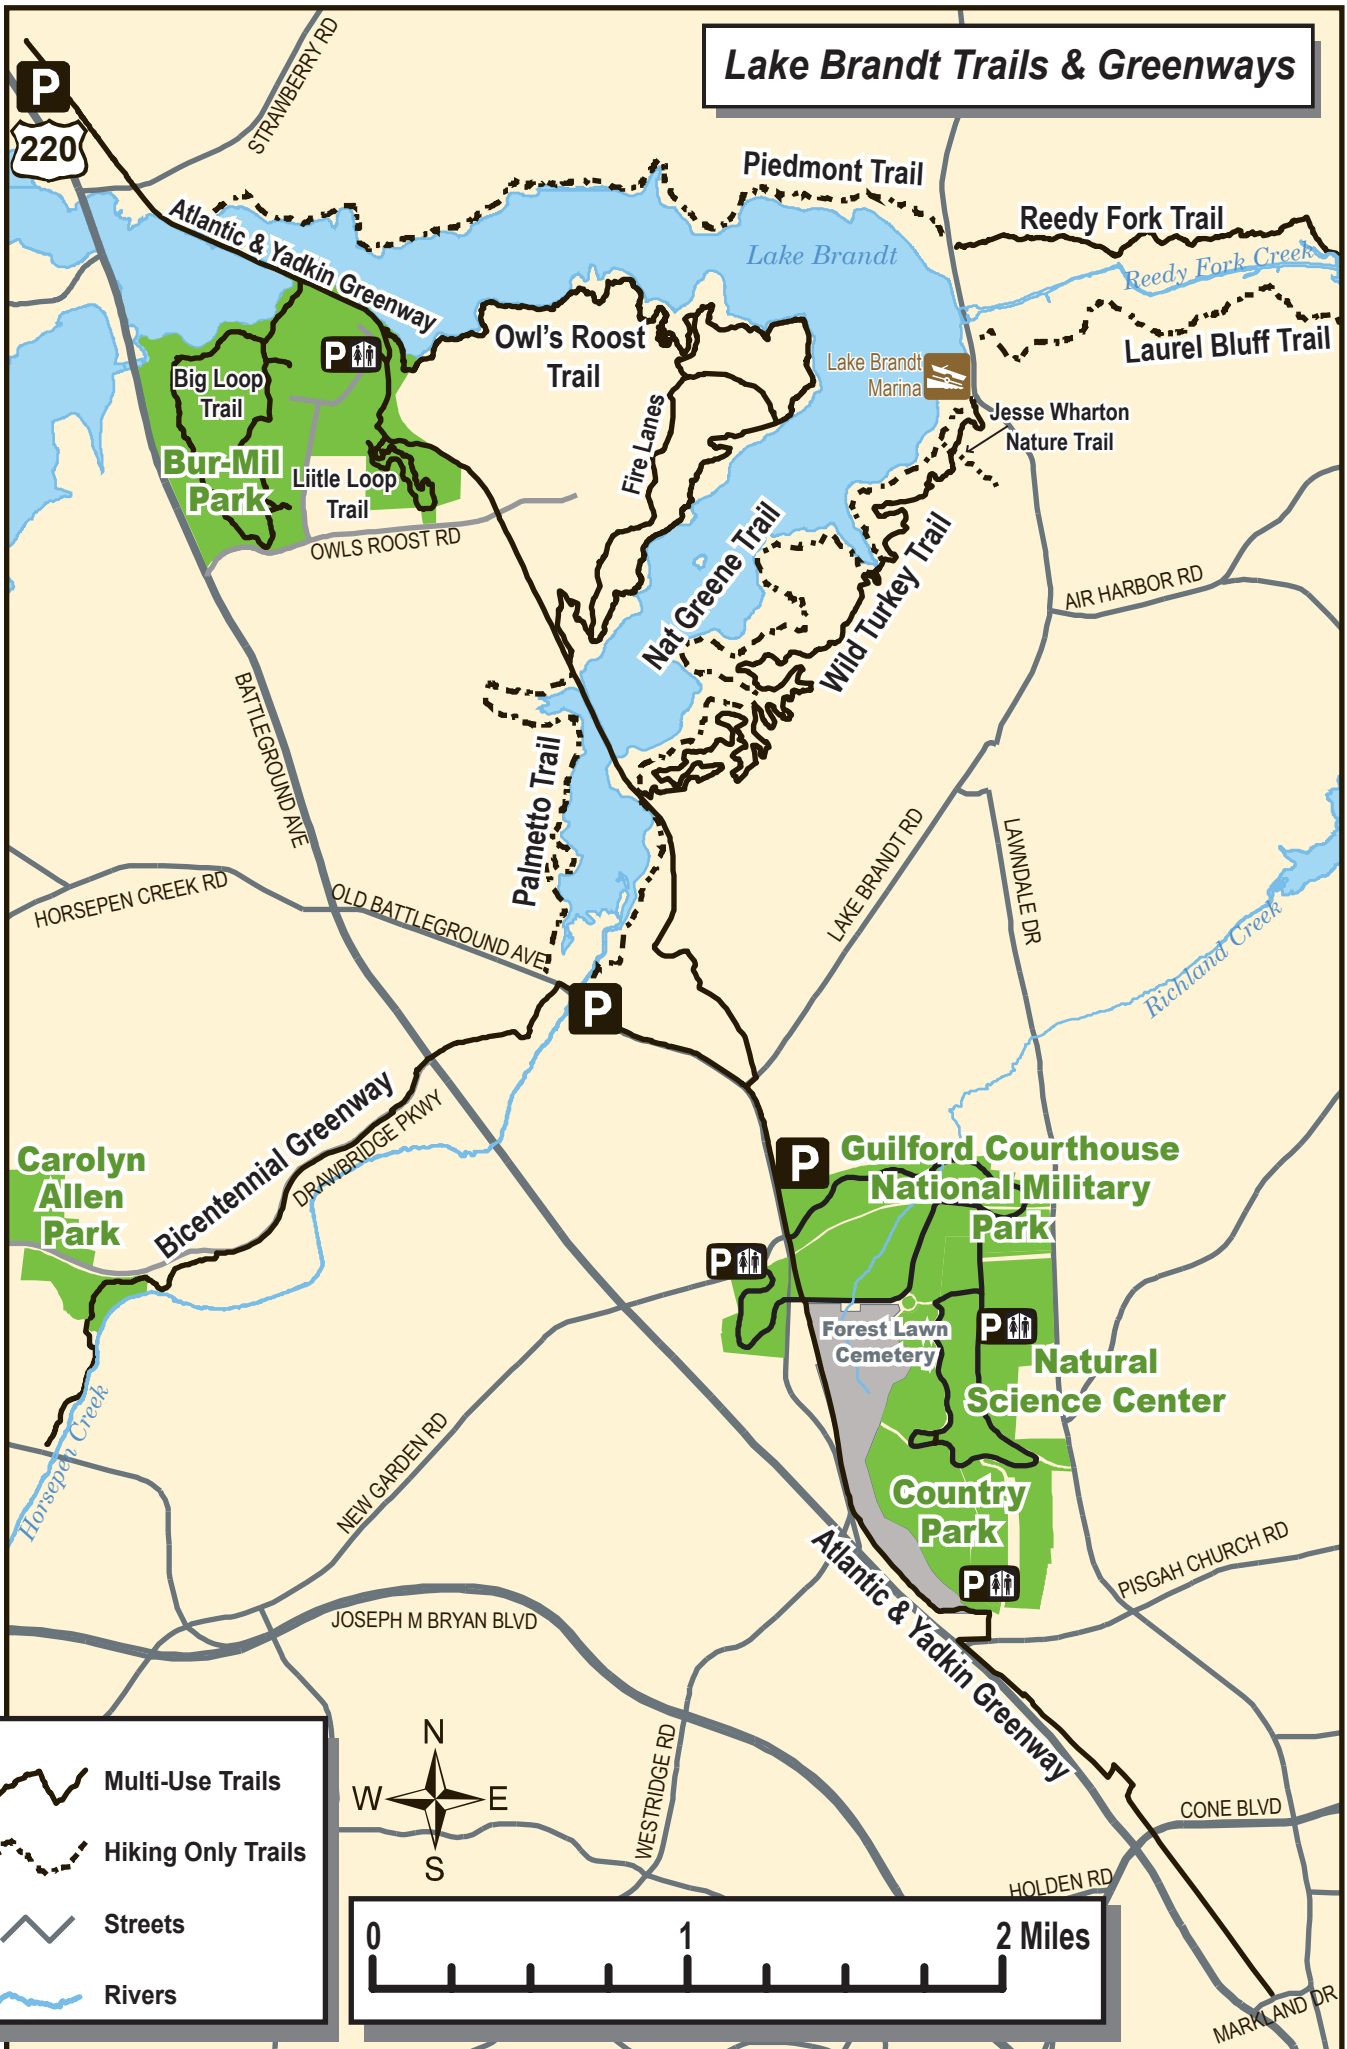

# Greensboro Trails System

Data Compiled by the City of Greensboro GIS Division  
 Map Created by Greensboro Parks & Recreation Trails Division

## Lake Brandt Trails & Greenways

### Legend

-  Parks
-  Parking
-  Lakes
-  Multi-Use Trails
-  Hiking Only Trails
-  Streets
-  Rivers